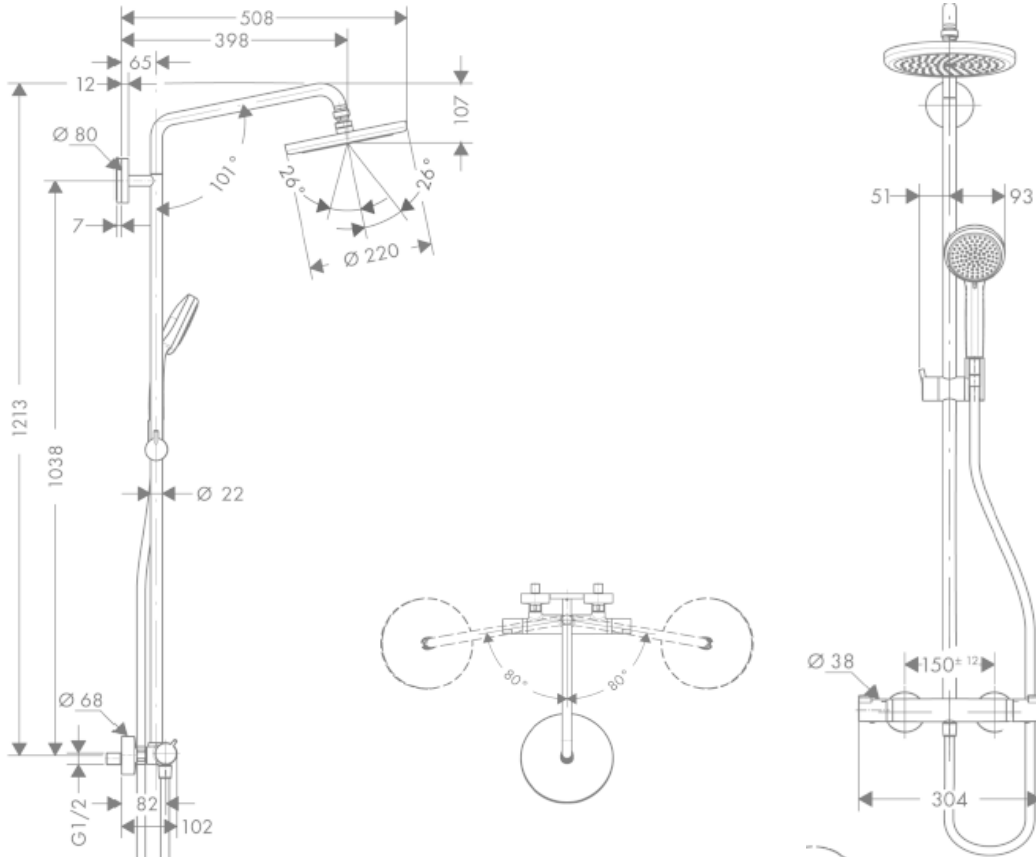

SPECIFICATION SHEET - fittings

BRAND:	hangrohe	Product Photo:
ORIGIN:	Germany	
SERIES:	Shower Pipes	
PRODUCT DESCRIPTION:	Croma 220 thermostatic mixer shower pipe set	
MODEL No.	27185 000	
FINISH/COLOUR:	Chrome-plated	
DIMENSIONS:		
OPTIONAL MATCHING PARTS:		

Technical Informations: Suitable for continous flow water heater

REMINDER: Pipe flushing must be done before faucets are installed. Failure to do so voids the warranty.

Do not use cleaners containing abrasive cleansers, ammonia, bleach, acids, waxes, alcohol, solvents or other products not recommended for chrome.

All information is for reference only, installation shall always be based on the actual product delivered.