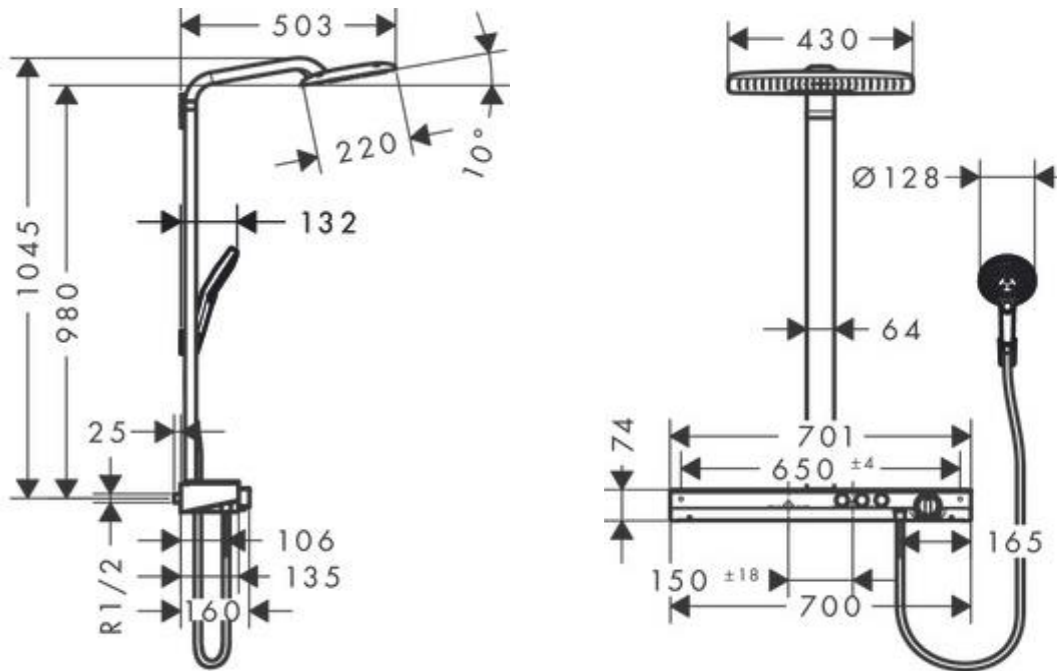

SPECIFICATION SHEET - fittings

BRAND:	hansgrohe	Product Photo:
ORIGIN:	Germany	
SERIES:	Shower Pipes	
PRODUCT DESCRIPTION:	Rainmaker Select Showerpipe 420 2jet with Thermostat consists of: • thermostat ShowerTablet Select 700 • overhead shower, handshower, shower hose, shower holder • max flow rate: 21 l/min • spray type: RainAir, RainFlow	
MODEL No.	27168 400	
FINISH/COLOUR:	Chrome-plated / White	
DIMENSIONS:		
OPTIONAL MATCHING PARTS:		

Technical Informations: Suitable for continous flow water heater

REMINDER:	Pipe flushing must be done before faucets are installed. Failure to do so voids the warranty.
	Do not use cleaners containing abrasive cleansers, ammonia, bleach, acids, waxes, alcohol, solvents or other products not recommended for chrome.
	All information is for reference only, installation shall always be based on the actual product delivered.