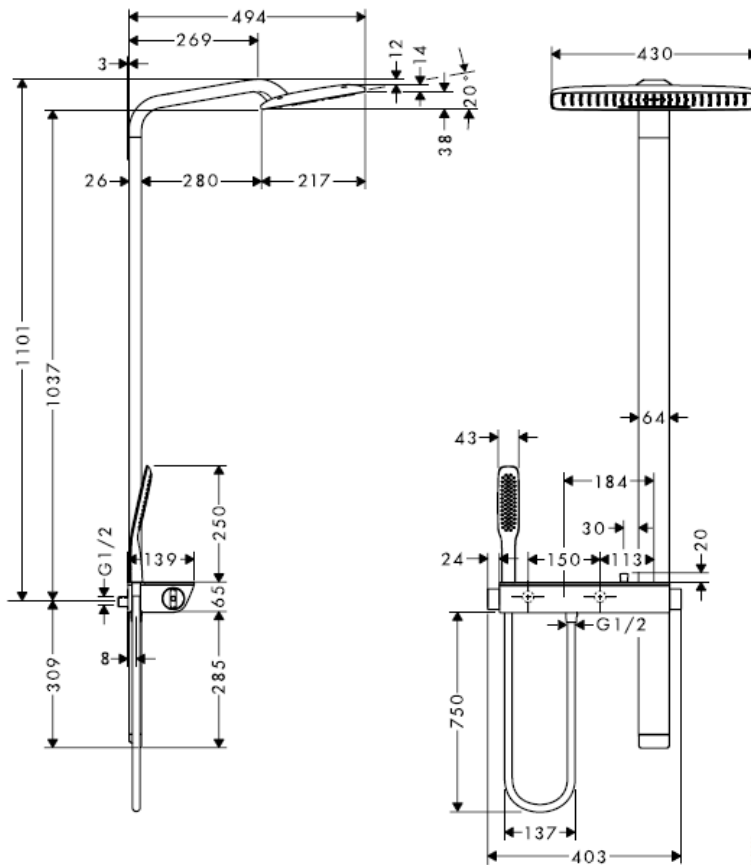

SPECIFICATION SHEET - fittings

BRAND:	hangrohe	Product Photo:
ORIGIN:	Germany	
SERIES:	Shower Pipes	
PRODUCT DESCRIPTION:	Raindance E 420 2jet thermostatic mixer shower pipe set with safety glass shelf chrome coating	
MODEL No.	27149 000	
FINISH/COLOUR:	Chrome-plated	
DIMENSIONS:		
OPTIONAL MATCHING PARTS:		

Technical Informations: Suitable for continous flow water heater

REMINDER: Pipe flushing must be done before faucets are installed. Failure to do so voids the warranty.

Do not use cleaners containing abrasive cleansers, ammonia, bleach, acids, waxes, alcohol, solvents or other products not recommended for chrome.

All information is for reference only, installation shall always be based on the actual product delivered.