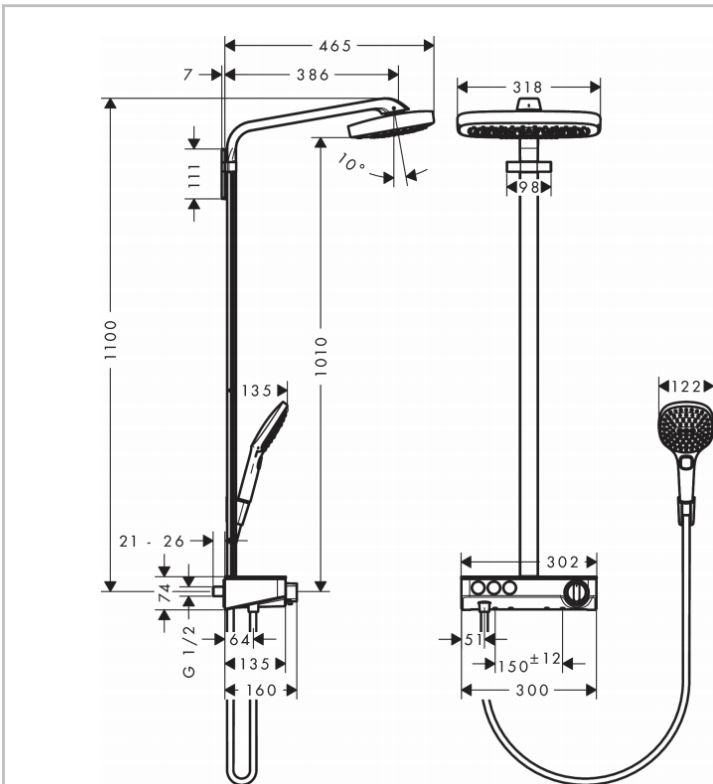

Brand : HANSGROHE, Germany
 Name : Raindance Select E 300
 Item Code : 27127.400
 Designer : Hansgrohe
 Color / Finish : Chrome/White
 Dimensions :

Product info:

- Consists of: overhead shower, hand shower, shower thermostat, shower hose, shower holder
- Overhead shower Raindance Select E 300 3jet, 300 x 190 mm
- Spray type overhead shower: RainAir, Rain, RainStream
- Convenient diversion via Select button
- Spray disc surface: White
- Spray type hand shower: RainAir, Rain, Whirl
- Shelf made of safety glass, white glass
- Shower arm length: 380 mm
- Maximum flow rate at 3 bar: 19 l/min
- Flow rate RainAir spray (at 3 bar): 16 l/min
- Flow rate Rain spray (at 3 bar): 16 l/min
- Flow rate RainStream spray (at 3 bar): 19 l/min
- Safety lock at 40° C
- Adjustable hot water limitation
- Convenient diversion via Select button

Technology

Flowchart

Flushing of pipe must be done before fittings are installed. Failure to do so voids the warranty.

Follow cleaning instructions and avoid using any harmful chemicals.

All information is for reference only. Installation shall always be based on the specs provided with actual delivered items.