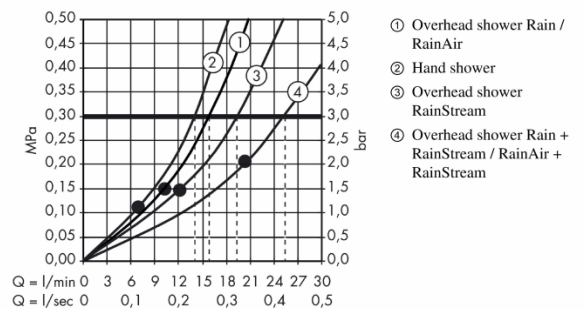

Flushing of pipe must be done before fittings are installed. Failure to do so voids the warranty.

Follow cleaning instructions and avoid using any harmful chemicals.

All information is for reference only. Installation shall always be based on the specs provided with actual delivered items.

For more info, visit www.kuysen.com