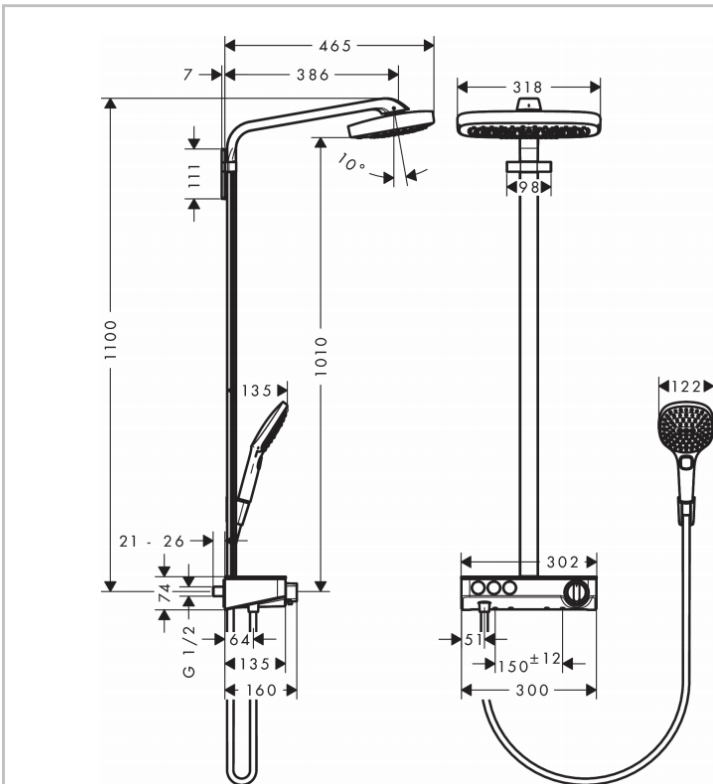

Brand : HANSGROHE, Germany
 Name : Raindance Select E 300
 Item Code : 27127.000
 Designer : Hansgrohe
 Color / Finish : Chrome
 Dimensions :

Product info:

- Consists of: overhead shower, hand shower, shower thermostat, shower hose, shower holder
- Overhead shower Raindance Select E 300 3jet, 300 x 190 mm
- Spray type overhead shower: RainAir, Rain, RainStream
- Convenient diversion via Select button
- Spray disc surface: Chrome
- Spray type hand shower: RainAir, Rain, Whirl
- Shelf made of safety glass, mirror glass
- Shower arm length: 380 mm
- Maximum flow rate at 3 bar: 19 l/min
- Flow rate RainAir spray (at 3 bar): 16 l/min
- Flow rate Rain spray (at 3 bar): 16 l/min
- Flow rate RainStream spray (at 3 bar): 19 l/min
- Safety lock at 40° C
- Adjustable hot water limitation
- Convenient diversion via Select button

Technology

Flowchart

Flushing of pipe must be done before fittings are installed. Failure to do so voids the warranty.

Follow cleaning instructions and avoid using any harmful chemicals.

All information is for reference only. Installation shall always be based on the specs provided with actual delivered items.