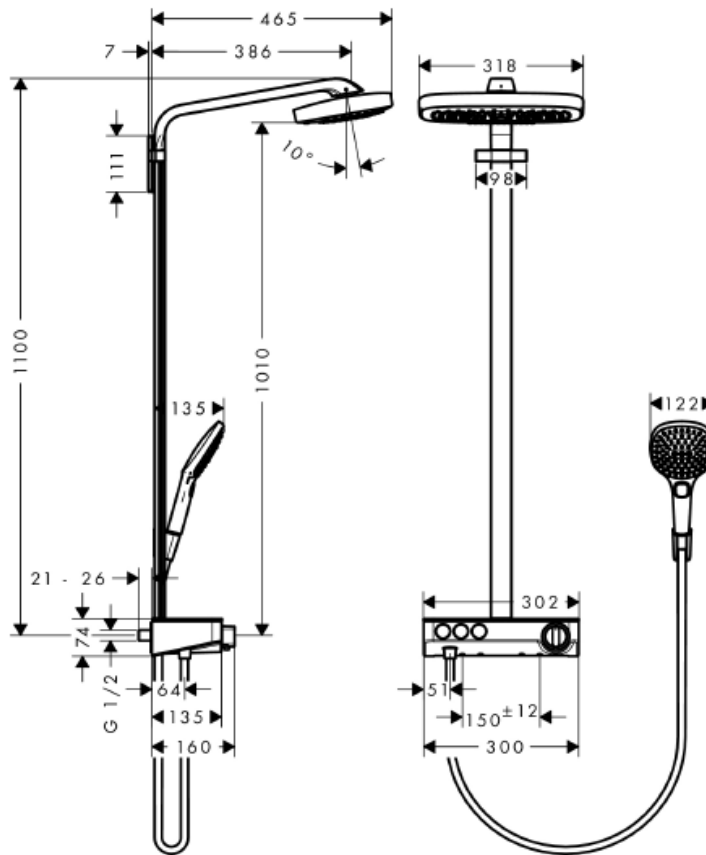

SPECIFICATION SHEET - fittings

BRAND:	hangrohe	Product Photo: 
ORIGIN:	Germany	
SERIES:	Shower Pipes	
PRODUCT DESCRIPTION:	Randance Select E300 3jet shower pipe set with safety glass shelf with white coating	
MODEL No.	27127 000 / 27127 400	
FINISH/COLOUR:	Chrome-plated / White/Chrome	
DIMENSIONS:		
OPTIONAL MATCHING PARTS:		

Technical Informations: Suitable for continous flow water heater

REMINDER:	Pipe flushing must be done before faucets are installed. Failure to do so voids the warranty.
	Do not use cleaners containing abrasive cleansers, ammonia, bleach, acids, waxes, alcohol, solvents or other products not recommended for chrome.
	All information is for reference only, installation shall always be based on the actual product delivered.