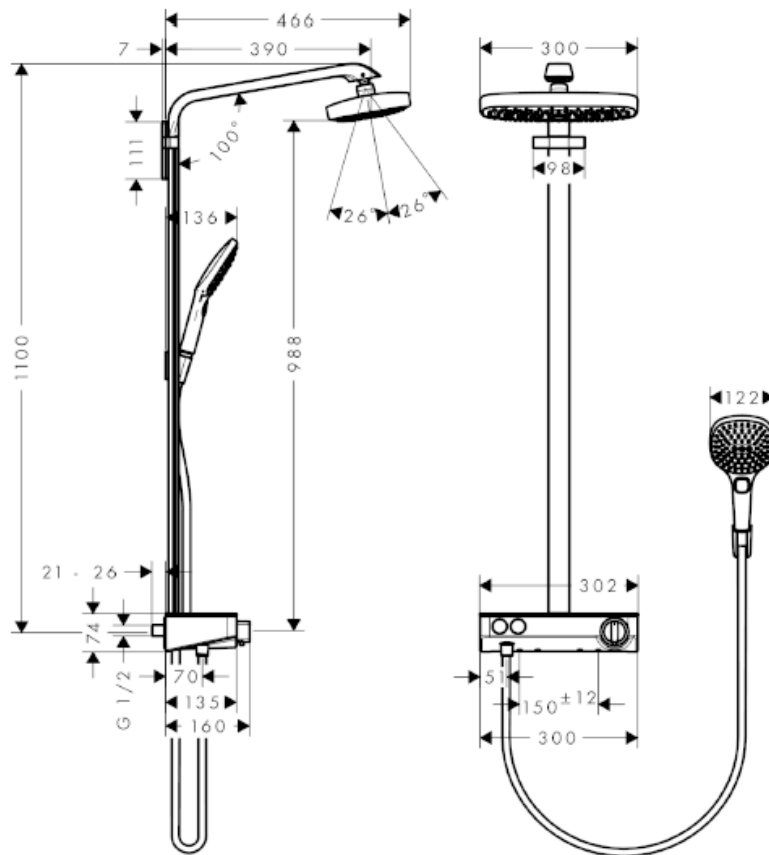

SPECIFICATION SHEET - fittings

BRAND:	hangrohe	Product Photo: 
ORIGIN:	Germany	
SERIES:	Shower Pipes	
PRODUCT DESCRIPTION:	Randance Select E300 2jet shower pipe set with safety glass shelf with white coating	
MODEL No.	27126 000 / 27126 400	
FINISH/COLOUR:	Chrome-plated / White/Chrome	
DIMENSIONS:		
OPTIONAL MATCHING PARTS:		

Technical Informations: Suitable for continous flow water heater

REMINDER: Pipe flushing must be done before faucets are installed. Failure to do so voids the warranty.
 Do not use cleaners containing abrasive cleansers, ammonia, bleach, acids, waxes, alcohol, solvents or other products not recommended for chrome.
 All information is for reference only, installation shall always be based on the actual product delivered.