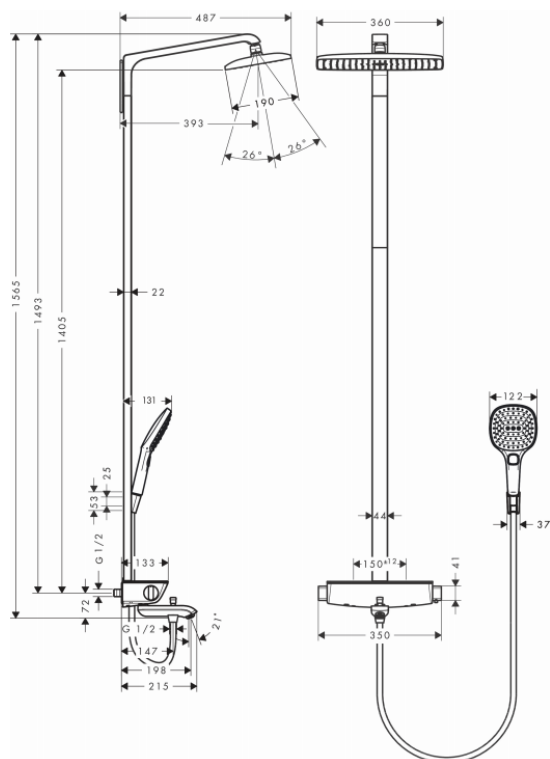

Brand : HANSGROHE, Germany
Name : Raindance E Showerpipe with spout
Item Code : 27113.000
Designer : Hansgrohe
Color / Finish : Chrome
Dimensions :

Product info:

- Consists of overhead shower, hand shower, bath thermostat, shower hose, shower holder
- Overhead shower Raindance E 360 Air, 360 x 190 mm
- Spray type overhead shower: RainAir
- Spray type hand shower: RainAir, Rain, Whirl
- Shelf made of safety glass, mirror glass
- Shower arm length: 380 mm
- Maximum flow rate at 3 bar: 20 l/min
- Flow rate RainAir spray (at 3 bar): 15 l/min
- Operating pressure: min. 1 bar/max. 10 bar
- Safety lock at 40° C
- Adjustable hot water limitation

Technology

Flowchart

Flushing of pipe must be done before fittings are installed. Failure to do so voids the warranty.

Follow cleaning instructions and avoid using any harmful chemicals.

All information is for reference only. Installation shall always be based on the specs provided with actual delivered items.