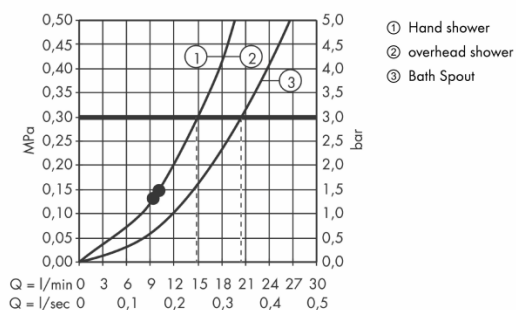

Technology

Flowchart