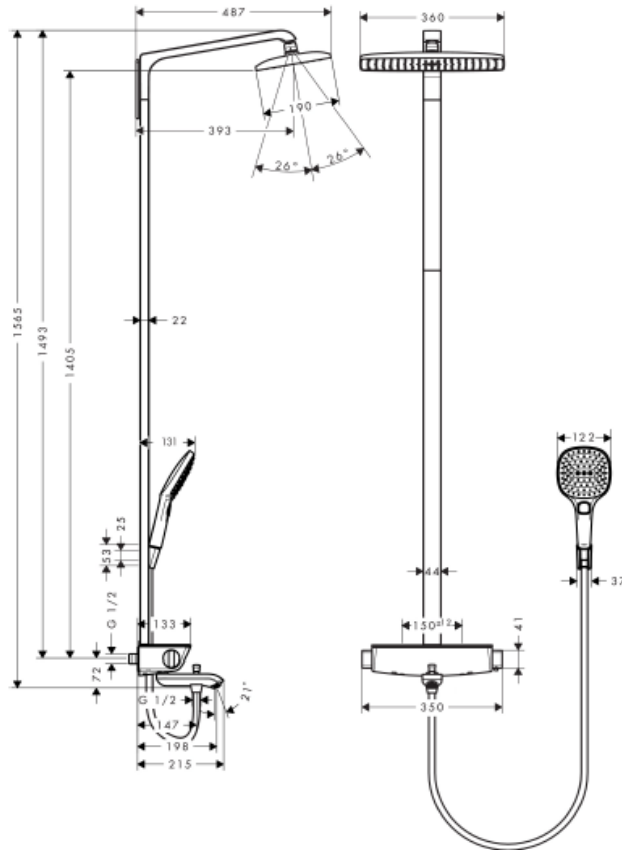

## SPECIFICATION SHEET - fittings

<b>BRAND:</b>	<b>hangrohe</b>	<b>Product Photo:</b> 
<b>ORIGIN:</b>	Germany	
<b>SERIES:</b>	<b>Shower Pipes</b>	
<b>PRODUCT DESCRIPTION:</b>	Raindance Select E 360 1jet thermostatic mixer shower pipe set with safety glass shelf chrome coating	
<b>MODEL No.</b>	27113 000 / 27113 400	
<b>FINISH/COLOUR:</b>	Chrome-plated / White/Chrome	
<b>DIMENSIONS:</b>		
<b>OPTIONAL MATCHING PARTS:</b>		

**Technical Informations:** Suitable for continous flow water heater

<b>REMINDER:</b>	Pipe flushing must be done before faucets are installed. Failure to do so voids the warranty.
	Do not use cleaners containing abrasive cleansers, ammonia, bleach, acids, waxes, alcohol, solvents or other products not recommended for chrome.
	All information is for reference only, installation shall always be based on the actual product delivered.