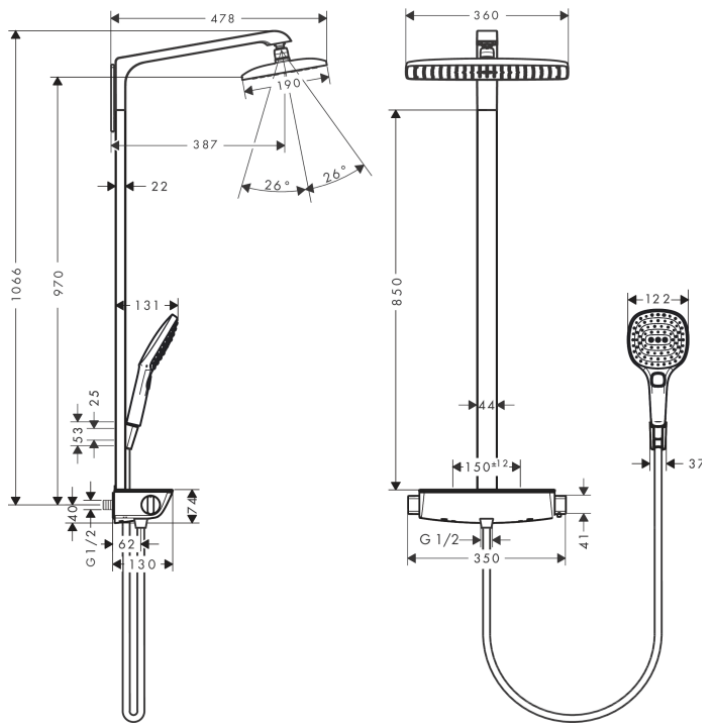

Brand : HANSGROHE, Germany
 Name : Raindance E Showerpipe
 Item Code : 27112.400
 Designer : Hansgrohe
 Color / Finish : Chrome/White
 Dimensions :

Product info:

- Consists of overhead shower, hand shower, shower thermostat, shower hose, shower holder
- Overhead shower Raindance E 360 Air, 360 x 190 mm
- Spray type overhead shower: RainAir
- Spray type hand shower: RainAir, Rain, Whirl
- Shelf made of safety glass, white glass
- Shower arm length: 380 mm
- Maximum flow rate at 3 bar: 15 l/min
- Operating pressure: min. 1 bar/max. 10 bar
- Safety lock at 40° C
- Adjustable hot water limitation

Technology

Flowchart

Flushing of pipe must be done before fittings are installed. Failure to do so voids the warranty.

Follow cleaning instructions and avoid using any harmful chemicals.

All information is for reference only. Installation shall always be based on the specs provided with actual delivered items.