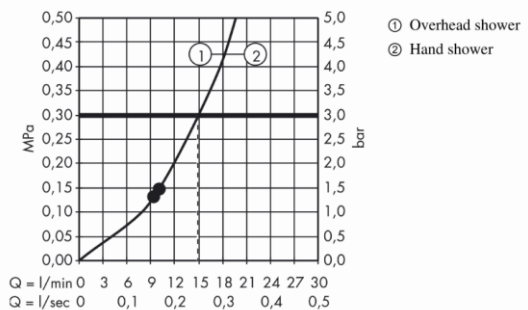

Flushing of pipe must be done before fittings are installed. Failure to do so voids the warranty.

Follow cleaning instructions and avoid using any harmful chemicals.

All information is for reference only. Installation shall always be based on the specs provided with actual delivered items.

For more info, visit www.kuysen.com