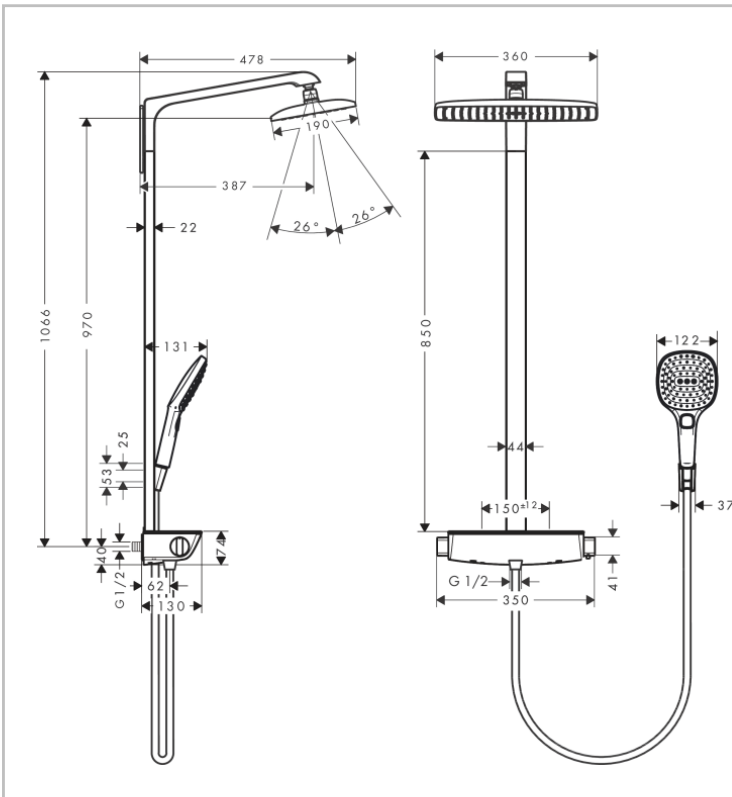

Brand : HANSGROHE, Germany
 Name : Raindance E Showerpipe
 Item Code : 27112.000
 Designer : Hansgrohe
 Color / Finish : Chrome
 Dimensions :

Product info:

- Consists of: overhead shower, hand shower, shower thermostat, shower hose, shower holder, shower bar
- Overhead shower Raindance E 360 Air, 360 x 190 mm
- Spray type overhead shower: RainAir
- Spray type hand shower: RainAir, Rain, Whirl
- Shelf made of safety glass, mirror glass
- Shower arm length: 380 mm
- Maximum flow rate at 3 bar: 15 l/min
- Operating pressure: min. 1 bar/max. 10 bar
- Safety lock at 40° C
- Adjustable hot water limitation

Technology

Flowchart

Flushing of pipe must be done before fittings are installed. Failure to do so voids the warranty.

Follow cleaning instructions and avoid using any harmful chemicals.

All information is for reference only. Installation shall always be based on the specs provided with actual delivered items.