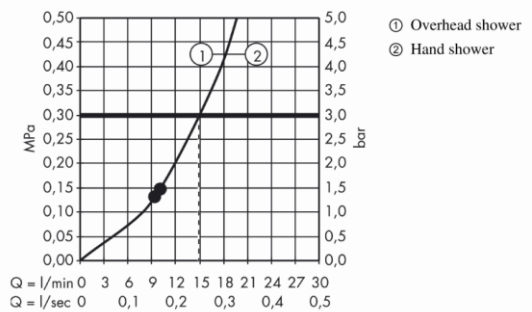

Technology

Flowchart