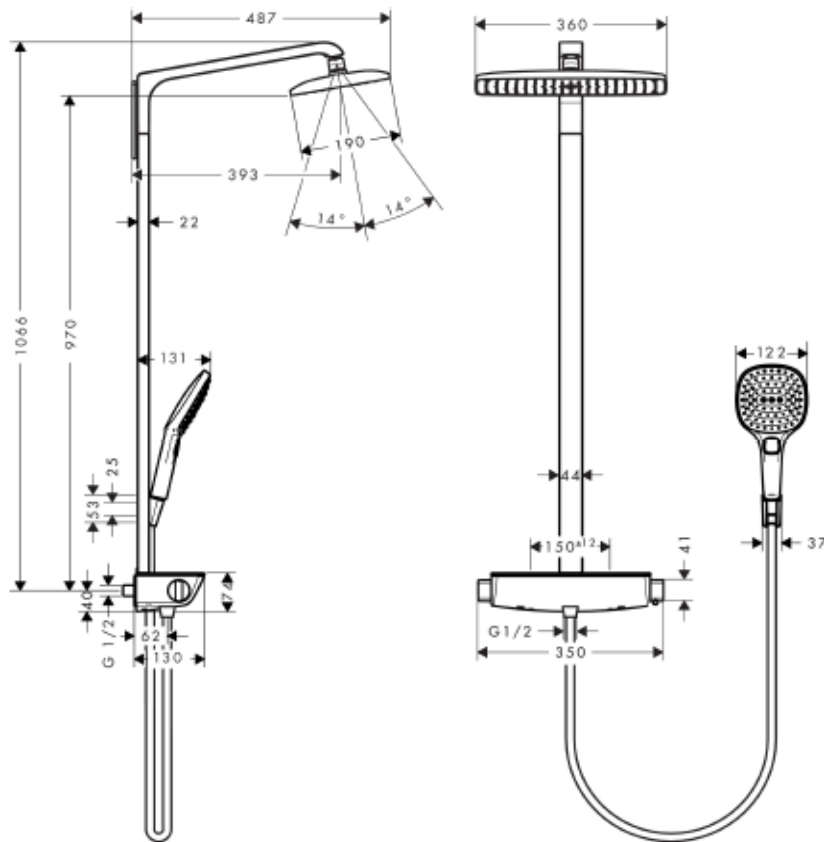

SPECIFICATION SHEET - fittings

BRAND:	hangrohe	Product Photo: 
ORIGIN:	Germany	
SERIES:	Shower Pipes	
PRODUCT DESCRIPTION:	Raindance Select E 360 Air 1jet thermostatic mixer shower pipe set with safety glass shelf chrome coating	
MODEL No.	27112 000 / 27112 400	
FINISH/COLOUR:	Chrome-plated / White/Chrome	
DIMENSIONS:		
OPTIONAL MATCHING PARTS:		

Technical Informations: Suitable for continous flow water heater

REMINDER:	Pipe flushing must be done before faucets are installed. Failure to do so voids the warranty.
	Do not use cleaners containing abrasive cleansers, ammonia, bleach, acids, waxes, alcohol, solvents or other products not recommended for chrome.
	All information is for reference only, installation shall always be based on the actual product delivered.