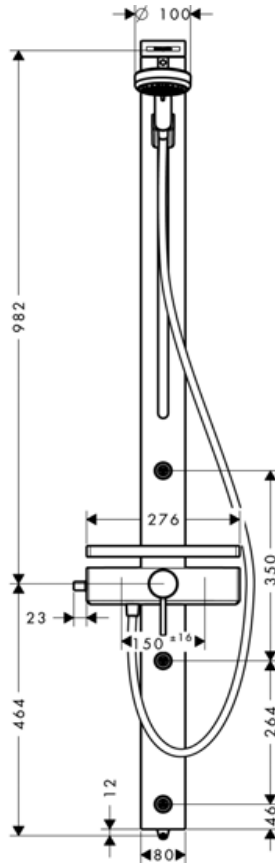

SPECIFICATION SHEET - fittings

BRAND:	hansgrohe	Product Photo:
ORIGIN:	Germany	
SERIES:	Shower Pipes	
PRODUCT DESCRIPTION:	Croma 100 shower panel	
MODEL No.	27105 000	
FINISH/COLOUR:	Chrome-plated	
DIMENSIONS:		
OPTIONAL MATCHING PARTS:		

Technical Informations: Suitable for continous flow water heater

REMINDER:	Pipe flushing must be done before faucets are installed. Failure to do so voids the warranty. Do not use cleaners containing abrasive cleansers, ammonia, bleach, acids, waxes, alcohol, solvents or other products not recommended for chrome. All information is for reference only, installation shall always be based on the actual product delivered.