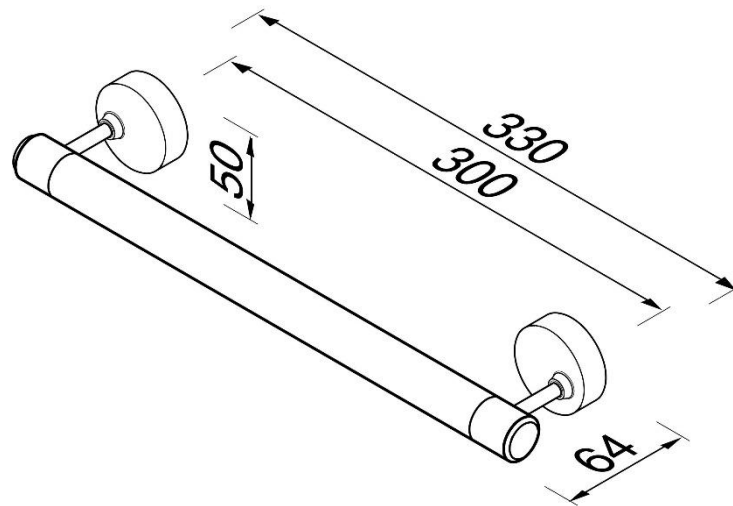

Brand : GEESA, Netherlands
Name : 27 COLLECTION Grab Rail
Item Code : 2706-02
Designer : Geesa
Color / Finish : Chrome
Dimensions : Overall (LxWxH in cm)
33 x 6.4 x 5cm

Product info:

- Material: Metal

Flushing of pipe must be done before fittings are installed. Failure to do so voids the warranty.