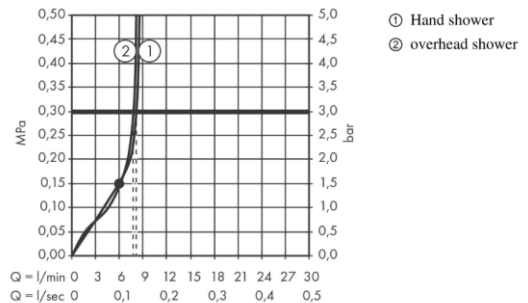

Flushing of pipe must be done before fittings are installed. Failure to do so voids the warranty.
Follow cleaning instructions and avoid using any harmful chemicals.
All information is for reference only. Installation shall always be based on the specs provided with actual delivered items.
For more info, visit www.kuysen.com