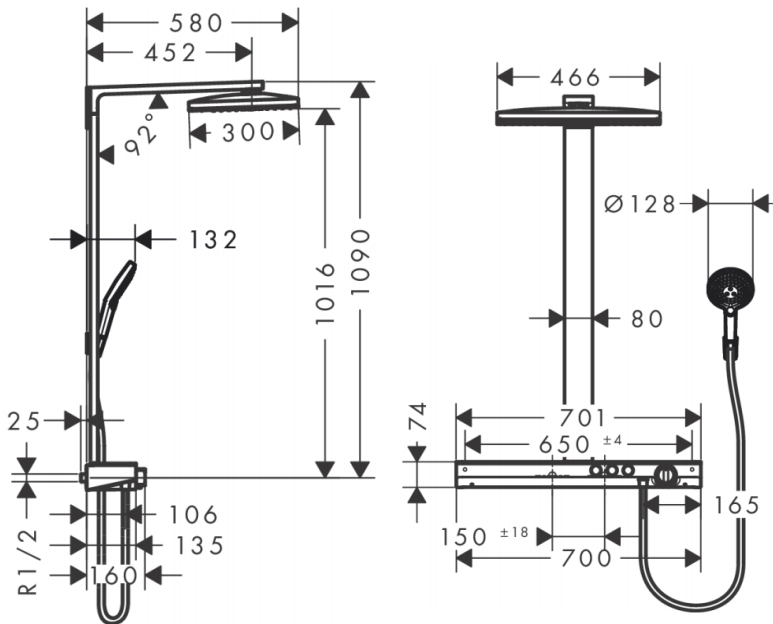

Brand : HANSGROHE, Germany  
 Name : Rainmaker Select Showerpipe 3jet  
 Item Code : 27029.400  
 Designer : Hansgrohe  
 Color / Finish : Chrome/White  
 Dimensions :

**Product info:**

- Consists of: overhead shower, hand shower, shower thermostat, shower hose, shower holder
- overhead shower Rainmaker Select 460 3jet, 460 x 300 mm
- Spray type overhead shower: Rain, MonoRain, RainStream
- Shelf made of safety glass, white glass
- Shower arm length: 450 mm
- Maximum flow rate at 3 bar: 9 l/min
- Flow rate Rain spray (at 3 bar): 9 l/min
- Flow rate RainStream spray (at 3 bar): 9 l/min
- Thermostat ShowerTablet Select 700
- Safety lock at 40° C
- Adjustable hot water limitation
- Convenient diversion via Select button
- Outlets may be operated simultaneously