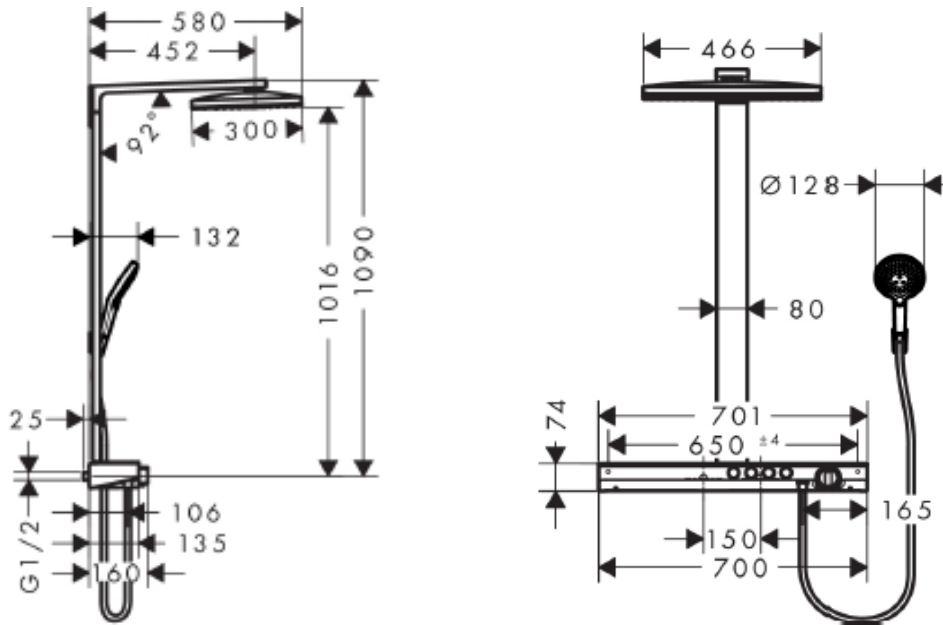

SPECIFICATION SHEET - fittings

BRAND:	hangrohe	Product Photo:
ORIGIN:	Germany	
SERIES:	Shower Pipes	
PRODUCT DESCRIPTION:	Rainmaker Select 460 EcoSmart 3jet shower pipe set with: • Raindance Select 3jet overhead shower • Raindance Select S120 3jet handshower • ShowerTable Select 700 thermostatic • Isiflex'B shower hose 1.60m • Porter'S wall support • flow rate: 9 l/min	
MODEL No.	27029 400	
FINISH/COLOUR:	White / Chrome	
DIMENSIONS:		
OPTIONAL MATCHING PARTS:		

Technical Informations: Suitable for continous flow water heater

REMINDER:	Pipe flushing must be done before faucets are installed. Failure to do so voids the warranty. Do not use cleaners containing abrasive cleansers, ammonia, bleach, acids, waxes, alcohol, solvents or other products not recommended for chrome. All information is for reference only, installation shall always be based on the actual product delivered.