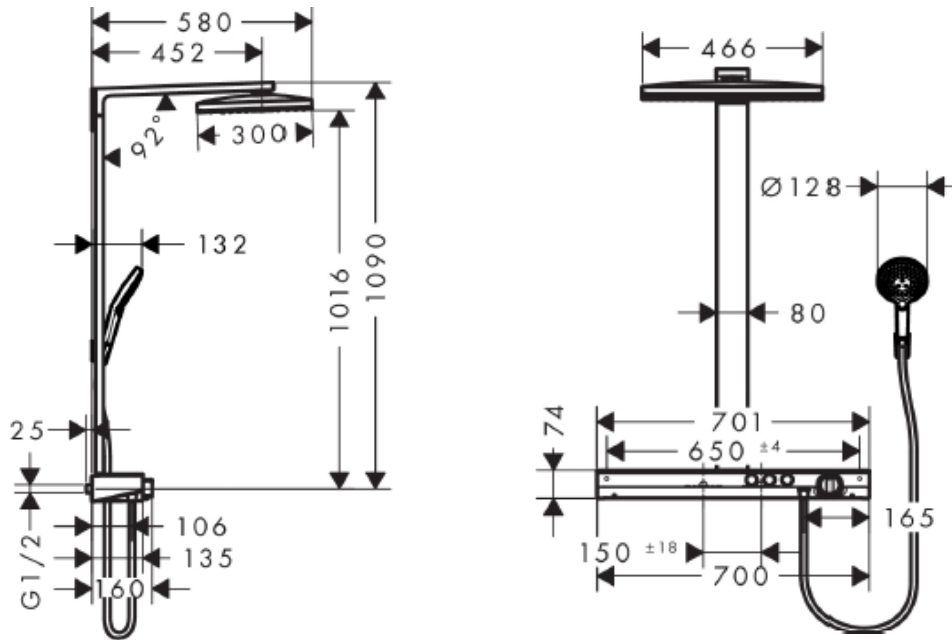

SPECIFICATION SHEET - fittings

BRAND:	hansgrohe	Product Photo:
ORIGIN:	Germany	
SERIES:	Shower Pipes	
PRODUCT DESCRIPTION:	Rainmaker Select 460 EcoSmart 2jet shower pipe set with: • Raindance Select 2jet overhead shower • Raindance Select S120 3jet handshower • ShowerTable Select 700 thermostatic • Isiflex'B shower hose 1.60m • Porter'S wall support • flow rate: 9 l/min	
MODEL No.	27028 400	
FINISH/COLOUR:	White / Chrome	
DIMENSIONS:		
OPTIONAL MATCHING PARTS:		

Technical Informations: Suitable for continous flow water heater

REMINDER:	Pipe flushing must be done before faucets are installed. Failure to do so voids the warranty. Do not use cleaners containing abrasive cleansers, ammonia, bleach, acids, waxes, alcohol, solvents or other products not recommended for chrome. All information is for reference only, installation shall always be based on the actual product delivered.