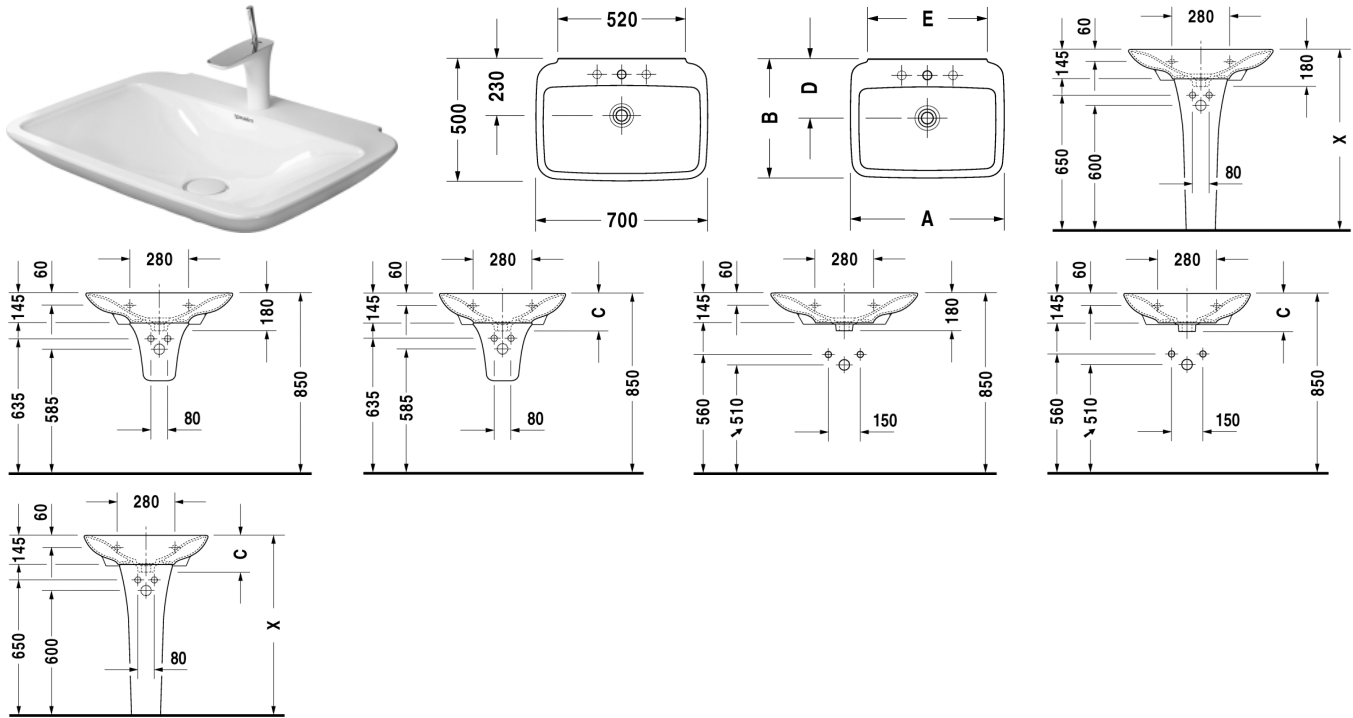

Washbasin + # 270170..00 / 270170..30

| < 700 mm > |

PuraVida

Washbasin +	Dimension	Weight	Order number
without overflow, with tap platform, with deep basin, ceramic covered slotted waste included, 700 mm			
Colors			
00 White Alpin			
Variant			
700 mm ●	700 x 500 mm	17,300 kg	270170..00
700 mm ●●●	700 x 500 mm	17,300 kg	270170..30
Accessories			
Pedestal	-	12,800 kg	085810
Siphon cover	-	6,000 kg	085812
Design Siphon	-	1,500 kg	005036
Design angle valve	1/2" mm	0,500 kg	003045
Fixing			
Fixing	-	0,100 kg	005503

All drawings contain the necessary measurements which are subject to standard tolerances. They are stated in mm and are non-binding. Exact measurements, in particular for customised installation scenarios, can only be taken from the finished ceramic piece.