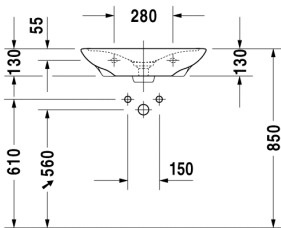

**Washbasin # 270060..00 / 270060..30**

|< 600 mm >|

PuraVida

Washbasin	Dimension	Weight	Order number
without overflow, with tap platform, ceramic covered slotted waste included, 600 mm			
<b>Colors</b>			
00 White Alpin			
<b>Variant</b>			
600 mm(Kopie) ●	600 x 465 mm	14,900 kg	270060..00
600 mm(Kopie) (Kopie) ●●●	600 x 465 mm	14,900 kg	270060..30
<b>Accessories</b>			
Pedestal	-	12,800 kg	085810
Siphon cover	-	6,000 kg	085812
Design Siphon	-	1,500 kg	005036
Design angle valve	1/2" mm	0,500 kg	003045

All drawings contain the necessary measurements which are subject to standard tolerances. They are stated in mm and are non-binding. Exact measurements, in particular for customised installation scenarios, can only be taken from the finished ceramic piece.