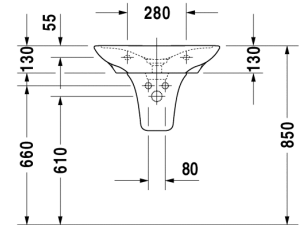

**Washbasin # 270060..00 / 270060..30**

|< 600 mm >|

PuraVida

Washbasin	Dimension	Weight	Order number
without overflow, with tap platform, ceramic covered slotted waste included, 600 mm			
<b>Colors</b>			
00 White Alpin			
<b>Variant</b>			
600 mm(Kopie) ●	600 x 465 mm	14,900 kg	270060..00
600 mm(Kopie) (Kopie) ●●●	600 x 465 mm	14,900 kg	270060..30
<b>Accessories</b>			
Pedestal	-	12,800 kg	085810
Siphon cover	-	6,000 kg	085812
Design Siphon	-	1,500 kg	005036
Design angle valve	1/2" mm	0,500 kg	003045

All drawings contain the necessary measurements which are subject to standard tolerances. They are stated in mm and are non-binding. Exact measurements, in particular for customised installation scenarios, can only be taken from the finished ceramic piece.