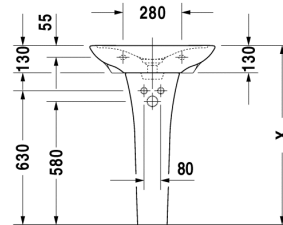

**Washbasin # 270060..00 / 270060..30**

|< 600 mm >|

PuraVida

Washbasin	Dimension	Weight	Order number
without overflow, with tap platform, ceramic covered slotted waste included, 600 mm			
<b>Colors</b>			
00 White Alpin			
<b>Variant</b>			
600 mm(Kopie) ●	600 x 465 mm	14,900 kg	270060..00
600 mm(Kopie) (Kopie) ●●●	600 x 465 mm	14,900 kg	270060..30
<b>Accessories</b>			
Pedestal	-	12,800 kg	085810
Siphon cover	-	6,000 kg	085812
Design Siphon	-	1,500 kg	005036
Design angle valve	1/2" mm	0,500 kg	003045

All drawings contain the necessary measurements which are subject to standard tolerances. They are stated in mm and are non-binding. Exact measurements, in particular for customised installation scenarios, can only be taken from the finished ceramic piece.