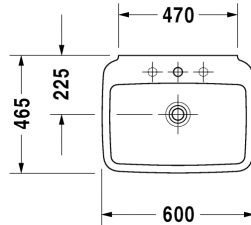

**Washbasin # 270060..00 / 270060..30**

|< 600 mm >|

PuraVida

Washbasin	Dimension	Weight	Order number
without overflow, with tap platform, ceramic covered slotted waste included, 600 mm			
<b>Colors</b>			
00 White Alpin			
<b>Variant</b>			
600 mm(Kopie) ●	600 x 465 mm	14,900 kg	270060..00
600 mm(Kopie) (Kopie) ●●●	600 x 465 mm	14,900 kg	270060..30
<b>Accessories</b>			
Pedestal	-	12,800 kg	085810
Siphon cover	-	6,000 kg	085812
Design Siphon	-	1,500 kg	005036
Design angle valve	1/2" mm	0,500 kg	003045

All drawings contain the necessary measurements which are subject to standard tolerances. They are stated in mm and are non-binding. Exact measurements, in particular for customised installation scenarios, can only be taken from the finished ceramic piece.