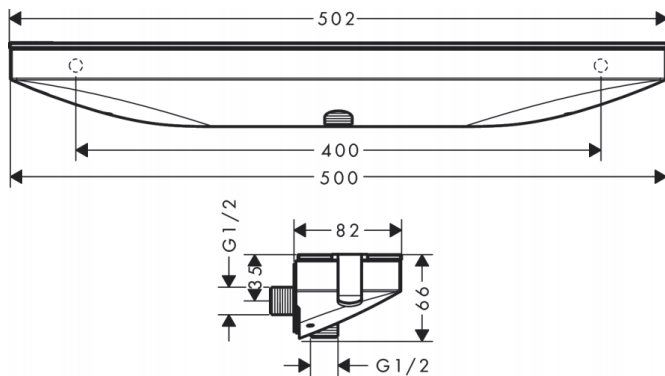

Brand : HANSGROHE, Germany  
 Name : Rainfinity Wall Outlet Porter 500 with Shower Holder and Shower Shelf  
 Item Code : 26843.700  
 Designer : Hansgrohe  
 Color / Finish : Matt White  
 Dimensions :

Product info:

- Metal connection angle
- 500 mm storage shelf
- Integrated support function
- Non-return valve
- Hose nut: for shower hoses with conical nut on both sides
- Shelf made of safety glass
- Surface of the shelf -700 = graphite colour, satined