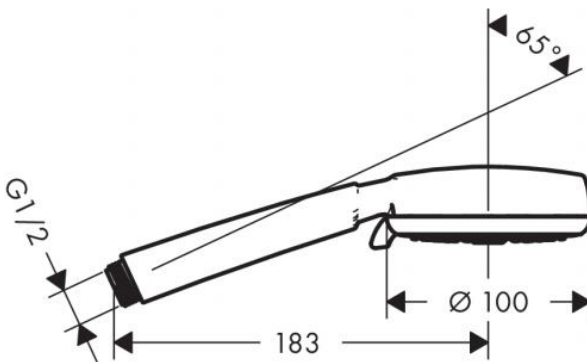

Brand : HANSGROHE, Germany  
 Name : Crometta 100 Multi Hand Shower  
 Item Code : 26823.400  
 Designer : Hansgrohe  
 Color / Finish : Chrome/White  
 Dimensions :

**Product info:**

- Shower head size: 100 mm
- Spray type: Rain, TurboRain, Massage spray
- Spray type adjustment by turning spray disc
- Maximum flow rate at 3 bar: 19 l/min
- Minimum flow pressure: 1 bar
- With internal water conduction
- Rinseable dirt filter
- Connection thread G ½