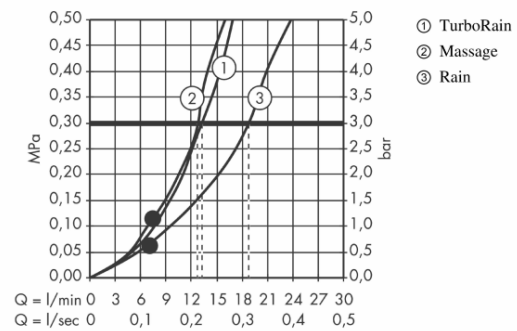

Technology

Flowchart