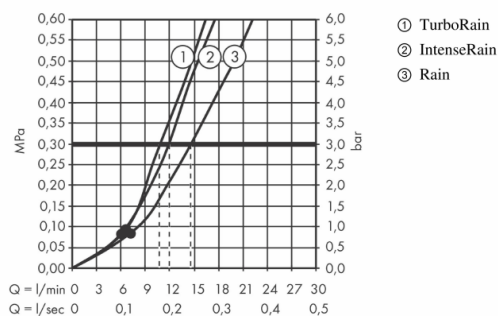

Brand : HANSGROHE, Germany
 Name : Cromo Select E Vario Hand Shower
 Item Code : 26812.400

Designer : Hansgrohe
 Color / Finish : Chrome/White
 Dimensions :

Product info:

- Shower head size: 110 mm
- Spray type: : Rain, IntenseRain, TurboRain
- Convenient diversion via Select button
- Maximum flow rate at 3 bar: 14.7 l/min
- Minimum flow pressure: 1 bar
- With internal water conduction
- Rinseable dirt filter
- Connection thread G ½

Technology

Flowchart

The consumption was measured in combination with the appropriate fittings (thermostat/mixer/ in-wall valve) to reflect actual application in practice.

Flushing of pipe must be done before fittings are installed. Failure to do so voids the warranty.