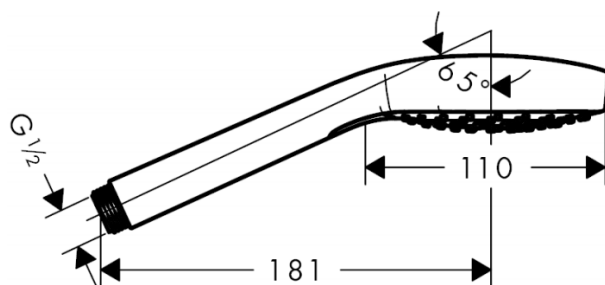

Brand : HANSGROHE, Germany
 Name : Cromo Select E Vario Hand Shower
 Item Code : 26812.400

Designer : Hansgrohe
 Color / Finish : Chrome/White
 Dimensions :

Product info:

- Shower head size: 110 mm
- Spray type: : Rain, IntenseRain, TurboRain
- Convenient diversion via Select button
- Maximum flow rate at 3 bar: 14.7 l/min
- Minimum flow pressure: 1 bar
- With internal water conduction
- Rinseable dirt filter
- Connection thread G ½

Technology

Flowchart

The consumption was measured in combination with the appropriate fittings (thermostat/mixer/ in-wall valve) to reflect actual application in practice.

Flushing of pipe must be done before fittings are installed. Failure to do so voids the warranty.