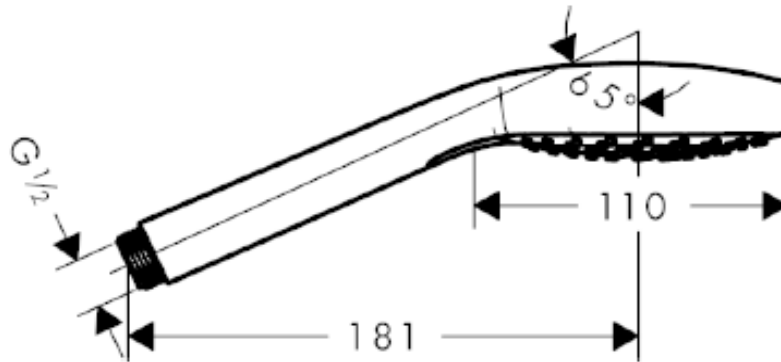

SPECIFICATION SHEET - fittings

BRAND:	hansgrohe	Product Photo:
ORIGIN:	Germany	
SERIES:	Handshowers	
PRODUCT DESCRIPTION:	Croma Select E Vario handshower • with Rain, IntenseRain & TurboRain sprays • Flow rate: 15 l/min. at 3 bar	
MODEL No.	26812 400	
FINISH/COLOUR:	White/Chrome	
DIMENSIONS:		
OPTIONAL MATCHING PARTS:		

Technical Informations: Suitable for continous flow water heater

REMINDER:	Pipe flushing must be done before faucets are installed. Failure to do so voids the warranty. Do not use cleaners containing abrasive cleansers, ammonia, bleach, acids, waxes, alcohol, solvents or other products not recommended for chrome. All information is for reference only, installation shall always be based on the actual product delivered.