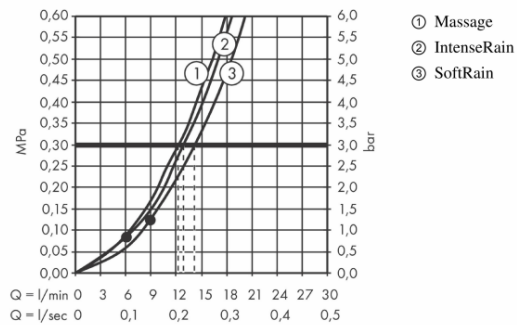

Brand : HANSGROHE, Germany
 Name : Cromo Select E Multi Hand Shower
 Item Code : 26810.400
 Designer : Hansgrohe
 Color / Finish : Chrome/White
 Dimensions :

- Product info:
- Shower head size: 110 mm
 - Spray type: : Rain, IntenseRain, TurboRain
 - Convenient diversion via Select button
 - Maximum flow rate at 3 bar: 16 l/min
 - Minimum flow pressure: 1 bar
 - With internal water conduction
 - Rinseable dirt filter
 - Connection thread G ½

Technology

Flowchart

The consumption was measured in combination with the appropriate fittings (thermostat/mixer/ in-wall valve) to reflect actual application in practice.

Flushing of pipe must be done before fittings are installed. Failure to do so voids the warranty.
 Follow cleaning instructions and avoid using any harmful chemicals.
 All information is for reference only. Installation shall always be based on the specs provided with actual delivered items.
 For more info, visit www.kuysen.com