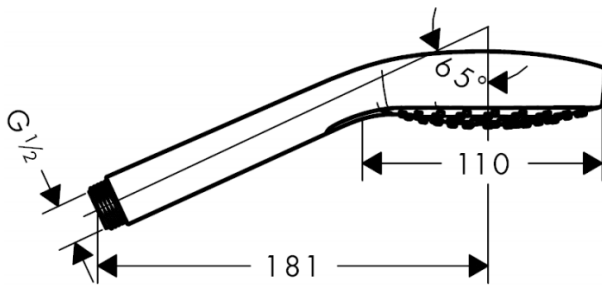

Brand : HANSGROHE, Germany
 Name : Cromo Select E Multi Hand Shower
 Item Code : 26810.400
 Designer : Hansgrohe
 Color / Finish : Chrome/White
 Dimensions :

- Product info:
- Shower head size: 110 mm
 - Spray type: : Rain, IntenseRain, TurboRain
 - Convenient diversion via Select button
 - Maximum flow rate at 3 bar: 16 l/min
 - Minimum flow pressure: 1 bar
 - With internal water conduction
 - Rinseable dirt filter
 - Connection thread G ½

Technology

Flowchart

The consumption was measured in combination with the appropriate fittings (thermostat/mixer/ in-wall valve) to reflect actual application in practice.

Flushing of pipe must be done before fittings are installed. Failure to do so voids the warranty.
 Follow cleaning instructions and avoid using any harmful chemicals.
 All information is for reference only. Installation shall always be based on the specs provided with actual delivered items.
 For more info, visit www.kuysen.com