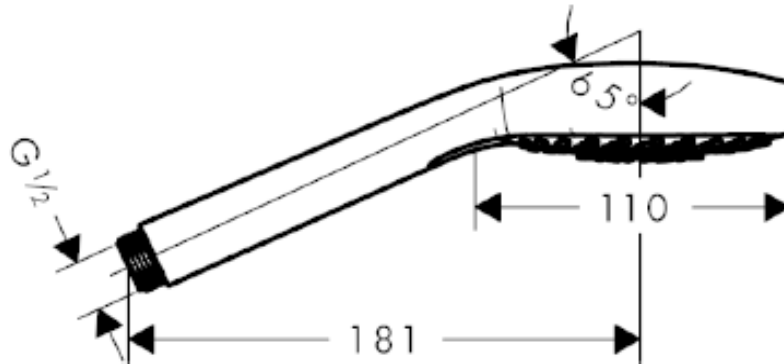

SPECIFICATION SHEET - fittings

BRAND:	hansgrohe	Product Photo:
ORIGIN:	Germany	
SERIES:	Handshowers	
PRODUCT DESCRIPTION:	Croma Select E Multi handshower • with SoftRainRain, IntenseRain & Massage sprays • Flow rate: 16 l/min. at 3 bar	
MODEL No.	26810 400	
FINISH/COLOUR:	White/Chrome	
DIMENSIONS:		
OPTIONAL MATCHING PARTS:		

Technical Informations: Suitable for continous flow water heater

REMINDER:	Pipe flushing must be done before faucets are installed. Failure to do so voids the warranty.
	Do not use cleaners containing abrasive cleansers, ammonia, bleach, acids, waxes, alcohol, solvents or other products not recommended for chrome.
	All information is for reference only, installation shall always be based on the actual product delivered.