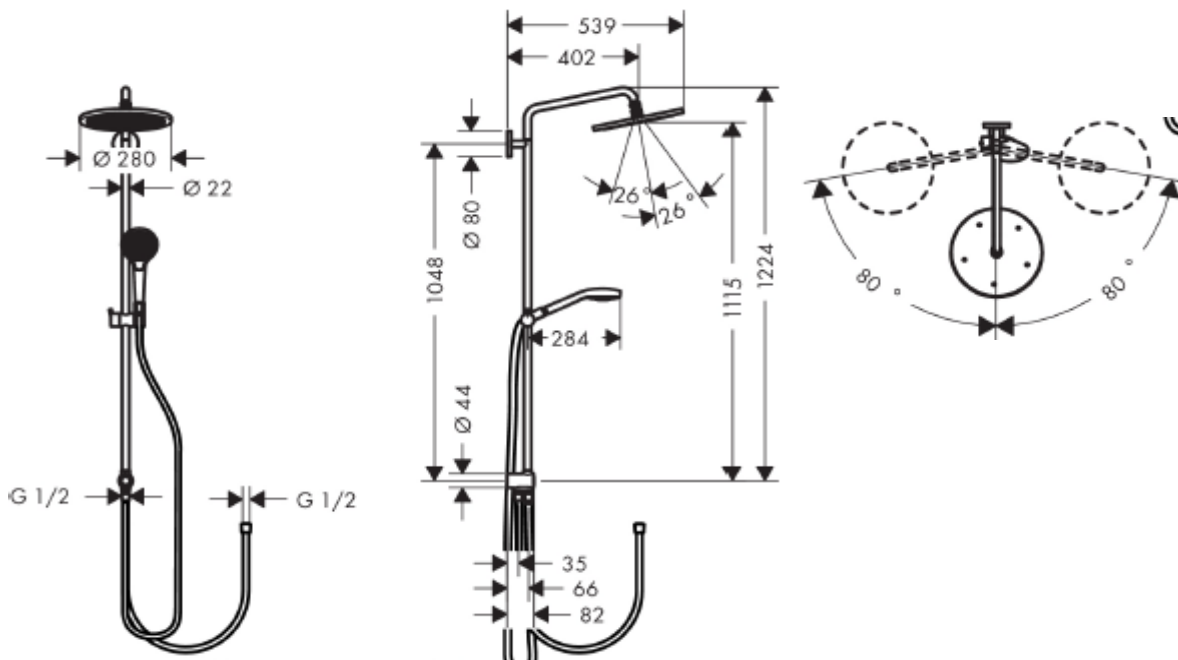

SPECIFICATION SHEET - fittings

BRAND:	hansgrohe	Product Photo:
ORIGIN:	Germany	
SERIES:	Croma 280	
PRODUCT DESCRIPTION:	Croma Select 280 1 jet Reno RainAir 280mm Overhead Shower Croma Select S Multi Handshower • flow rate RainAir spray: 10 l/min • spray type: RainAir	
MODEL No.	26793 000	
FINISH/COLOUR:	Chrome-plated	
DIMENSIONS:		
OPTIONAL MATCHING PARTS:		

Technical Informations: Suitable for continous flow water heater

REMINDER:	Pipe flushing must be done before faucets are installed. Failure to do so voids the warranty. Do not use cleaners containing abrasive cleansers, ammonia, bleach, acids, waxes, alcohol, solvents or other products not recommended for chrome. All information is for reference only, installation shall always be based on the actual product delivered.