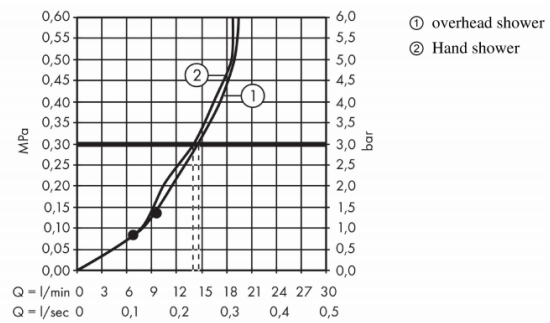

Flushing of pipe must be done before fittings are installed. Failure to do so voids the warranty.
Follow cleaning instructions and avoid using any harmful chemicals.
All information is for reference only. Installation shall always be based on the specs provided with actual delivered items.
For more info, visit www.kuysen.com