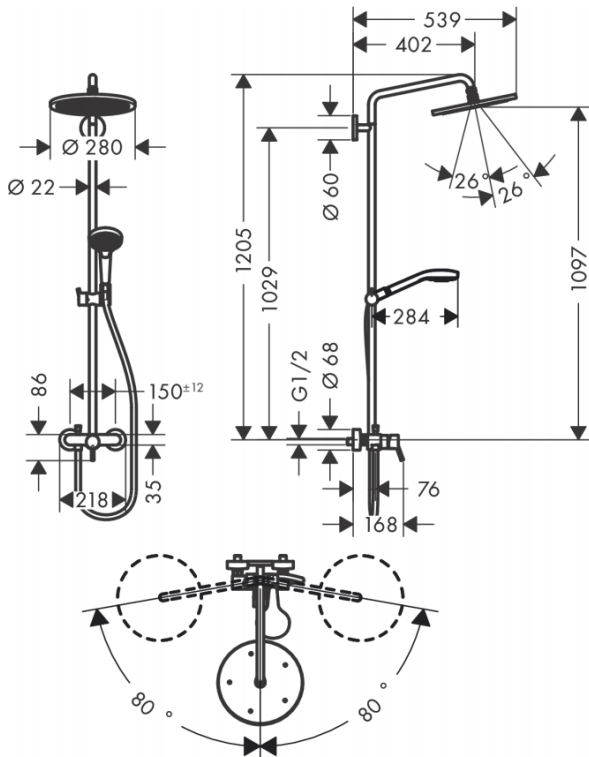

Brand : HANSGROHE, Germany
 Name : Cromo Select S Showerpipe 280
 Item Code : 26791.000
 Designer : Hansgrohe
 Color / Finish : Chrome
 Dimensions :

Product info:

- Consists of: overhead shower, hand shower, single lever shower mixer, shower hose, hand shower holder
- Overhead shower Cromo 280, 280mm
- Spray type overhead shower: RainAir
- Height-adjustable hand shower holder
- Swiveling shower arm length: 400 mm
- Maximum flow rate at 3 bar: 15 l/min
- Flow rate RainAir spray (at 3 bar): 15 l/min
- Operating pressure: min. 1 bar/max. 10 bar