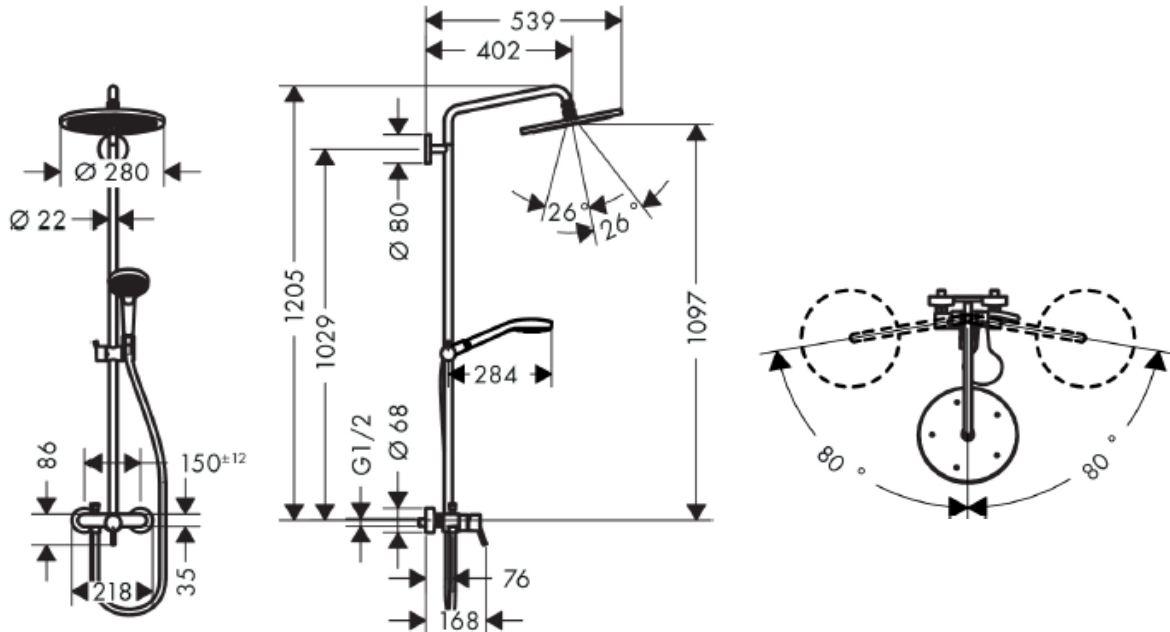

SPECIFICATION SHEET - fittings

BRAND:	hansgrohe	Product Photo:
ORIGIN:	Germany	
SERIES:	Croma 280	
PRODUCT DESCRIPTION:	Cromo Select 280 S Showerpipe RainAir 280mm Overhead Shower Cromo Select S Multi Handshower with single lever mixer • flow rate RainAir spray: 15 l/min • spray type: RainAir	
MODEL No.	26791 000	
FINISH/COLOUR:	Chrome-plated	
DIMENSIONS:		
OPTIONAL MATCHING PARTS:		

Technical Informations: Suitable for continous flow water heater

REMINDER:	Pipe flushing must be done before faucets are installed. Failure to do so voids the warranty.
	Do not use cleaners containing abrasive cleansers, ammonia, bleach, acids, waxes, alcohol, solvents or other products not recommended for chrome.
	All information is for reference only, installation shall always be based on the actual product delivered.