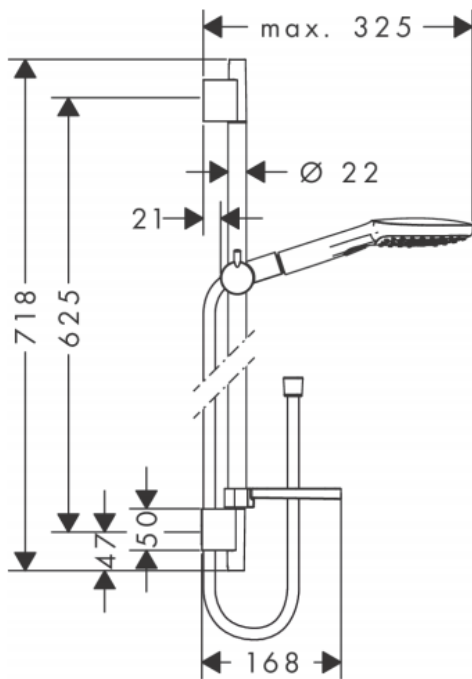

Brand : HANSGROHE, Germany
 Name : Raindance Select E Shower Set
 EcoSmart
 Item Code : 26622.400
 Designer : Hansgrohe
 Color / Finish : Chrome/White
 Dimensions :

Product info:

- Consists of: hand shower, shower bar, shower hose, hand shower holder, soap dish
- Shower head size: 120 mm
- Spray type: Rain, RainAir, Whirl
- Convenient diversion via Select button
- Pivot connector prevent hose from tangling
- 90° position adjustable hand shower holder, pivots left and right, up and down
- Maximum flow rate at 3 bar: 9 l/min
- Profile stand pipe: round

Technology

Flowchart

The consumption was measured in combination with the appropriate fittings (thermostat/mixer/ in-wall valve) to reflect actual application in practice.

Flushing of pipe must be done before fittings are installed. Failure to do so voids the warranty.