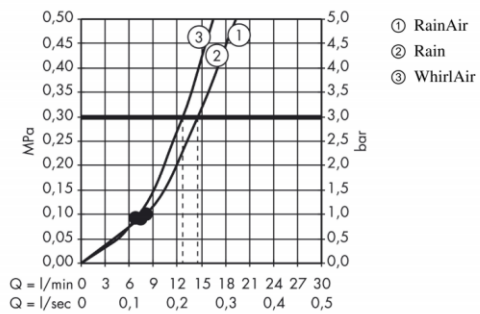

Brand : HANSGROHE, Germany
 Name : Raindance Select E Shower Set
 EcoSmart
 Item Code : 26622.400
 Designer : Hansgrohe
 Color / Finish : Chrome/White
 Dimensions :

Product info:

- Consists of: hand shower, shower bar, shower hose, hand shower holder, soap dish
- Shower head size: 120 mm
- Spray type: Rain, RainAir, Whirl
- Convenient diversion via Select button
- Pivot connector prevent hose from tangling
- 90° position adjustable hand shower holder, pivots left and right, up and down
- Maximum flow rate at 3 bar: 9 l/min
- Profile stand pipe: round

Technology

Flowchart

The consumption was measured in combination with the appropriate fittings (thermostat/mixer/ in-wall valve) to reflect actual application in practice.

Flushing of pipe must be done before fittings are installed. Failure to do so voids the warranty.