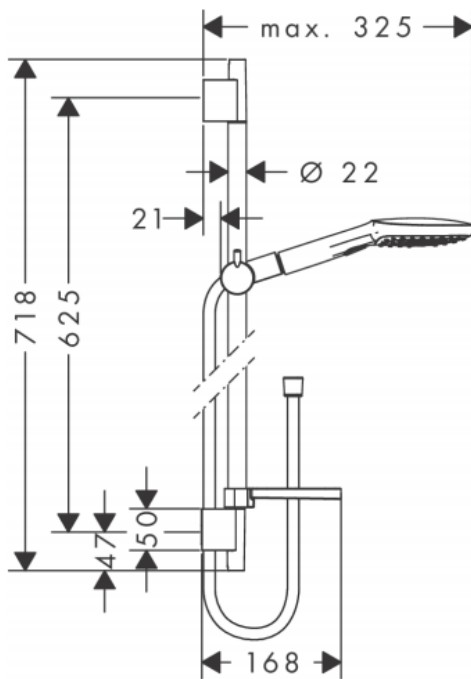

Brand : HANSGROHE, Germany
 Name : Raindance Select E Shower Set
 EcoSmart
 Item Code : 26622.000
 Designer :
 Color / Finish : Chrome
 Dimensions :

Product info:

- Consists of: hand shower, shower bar, shower hose, hand shower holder, soap dish
- Shower head size: 120 mm
- Spray type: Rain, RainAir, Whirl
- Convenient diversion via Select button
- Pivot connector prevent hose from tangling
- 90° position adjustable hand shower holder, pivots left and right, up and down
- Maximum flow rate at 3 bar: 9 l/min
- Profile stand pipe: round

Technology

Flowchart

The consumption was measured in combination with the appropriate fittings (thermostat/mixer/ in-wall valve) to reflect actual application in practice.

Flushing of pipe must be done before fittings are installed. Failure to do so voids the warranty.