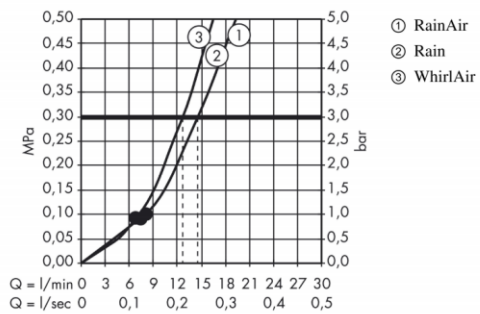

Brand : HANSGROHE, Germany
 Name : Raindance Select E Shower Set
 EcoSmart
 Item Code : 26622.000
 Designer :
 Color / Finish : Chrome
 Dimensions :

Product info:

- Consists of: hand shower, shower bar, shower hose, hand shower holder, soap dish
- Shower head size: 120 mm
- Spray type: Rain, RainAir, Whirl
- Convenient diversion via Select button
- Pivot connector prevent hose from tangling
- 90° position adjustable hand shower holder, pivots left and right, up and down
- Maximum flow rate at 3 bar: 9 l/min
- Profile stand pipe: round

Technology

Flowchart

The consumption was measured in combination with the appropriate fittings (thermostat/mixer/ in-wall valve) to reflect actual application in practice.

Flushing of pipe must be done before fittings are installed. Failure to do so voids the warranty.