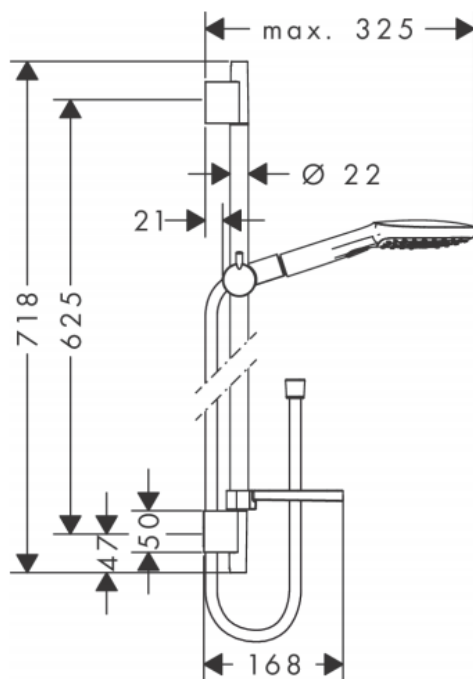

Brand : HANSGROHE, Germany  
 Name : Raindance Select E Shower Set  
 Item Code : 26620.400

Designer :  
 Color / Finish : Chrome/White  
 Dimensions :

**Product info:**

- Consists of: hand shower, shower bar, shower hose, hand shower holder, soap dish
- Shower head size: 120 mm
- Spray type: Rain, RainAir, Whirl
- Convenient diversion via Select button
- Pivot connector prevent hose from tangling
- 90° position adjustable hand shower holder, pivots left and right, up and down
- Maximum flow rate at 3 bar: 14,4 l/min
- Profile stand pipe: round

**Technology**

**Flowchart**

The consumption was measured in combination with the appropriate fittings (thermostat/mixer/in-wall valve) to reflect actual application in practice.

Flushing of pipe must be done before fittings are installed. Failure to do so voids the warranty.