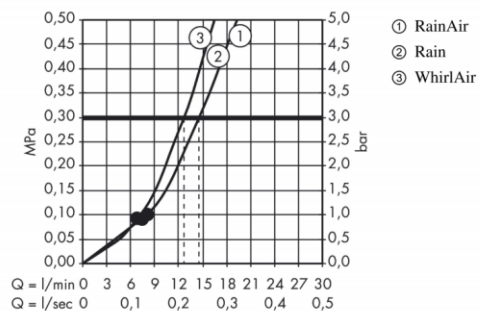

Brand : HANSGROHE, Germany  
 Name : Raindance Select E Shower Set  
 Item Code : 26620.400

Designer :  
 Color / Finish : Chrome/White  
 Dimensions :

**Product info:**

- Consists of: hand shower, shower bar, shower hose, hand shower holder, soap dish
- Shower head size: 120 mm
- Spray type: Rain, RainAir, Whirl
- Convenient diversion via Select button
- Pivot connector prevent hose from tangling
- 90° position adjustable hand shower holder, pivots left and right, up and down
- Maximum flow rate at 3 bar: 14,4 l/min
- Profile stand pipe: round

**Technology**

**Flowchart**

The consumption was measured in combination with the appropriate fittings (thermostat/mixer/in-wall valve) to reflect actual application in practice.

Flushing of pipe must be done before fittings are installed. Failure to do so voids the warranty.