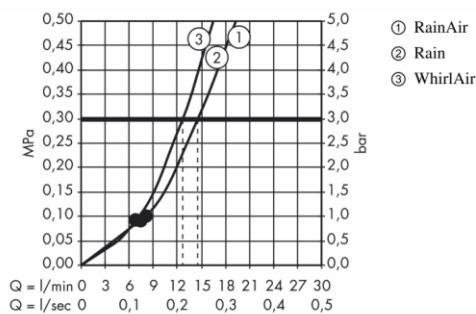

Brand : HANSGROHE, Germany  
 Name : Raindance Select E Shower Set  
 Item Code : 26620.000

Designer : Hansgrohe  
 Color / Finish : Chrome  
 Dimensions :

**Product info:**

- Consists of: hand shower, shower bar, shower hose, hand shower holder, soap dish
- Shower head size: 120 mm
- Spray type: Rain, RainAir, Whirl
- Convenient diversion via Select button
- Pivot connector prevent hose from tangling
- 90° position adjustable hand shower holder, pivots left and right, up and down
- Maximum flow rate at 3 bar: 14,4 l/min
- Profile stand pipe: round

**Technology**

**Flowchart**

The consumption was measured in combination with the appropriate fittings (thermostat/mixer/ in-wall valve) to reflect actual application in practice.

Flushing of pipe must be done before fittings are installed. Failure to do so voids the warranty.