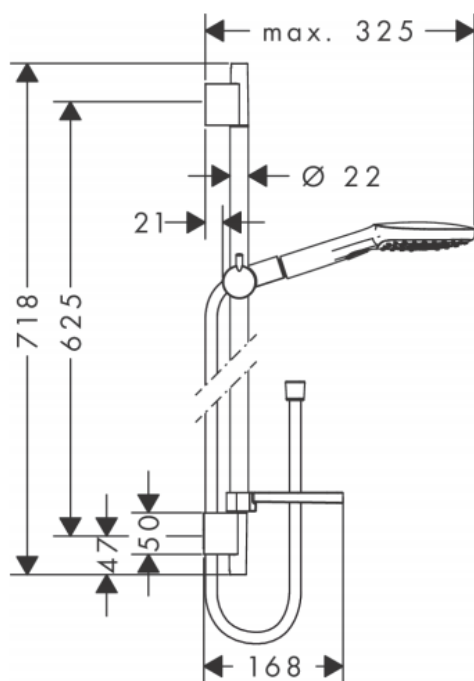

Brand : HANSGROHE, Germany  
 Name : Raindance Select E Shower Set  
 Item Code : 26620.000

Designer : Hansgrohe  
 Color / Finish : Chrome  
 Dimensions :

**Product info:**

- Consists of: hand shower, shower bar, shower hose, hand shower holder, soap dish
- Shower head size: 120 mm
- Spray type: Rain, RainAir, Whirl
- Convenient diversion via Select button
- Pivot connector prevent hose from tangling
- 90° position adjustable hand shower holder, pivots left and right, up and down
- Maximum flow rate at 3 bar: 14,4 l/min
- Profile stand pipe: round

**Technology**

**Flowchart**

The consumption was measured in combination with the appropriate fittings (thermostat/mixer/ in-wall valve) to reflect actual application in practice.

Flushing of pipe must be done before fittings are installed. Failure to do so voids the warranty.