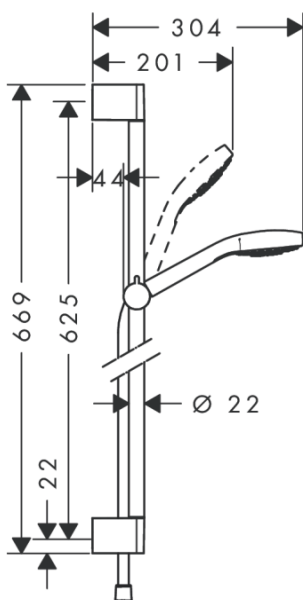

Brand : HANSGROHE, Germany
 Name : Cromo Select E Vario Shower Set
 Item Code : 26583.400

Designer : Hansgrohe
 Color / Finish : Chrome/White
 Dimensions :

Product info:

- Consists of: hand shower, shower bar, shower hose, hand shower holder
- Spray type: Rain, TurboRain, IntenseRain
- Convenient diversion via Select button
- Pivot connector prevent hose from tangling
- Hand shower holder inclination angle can be adjusted by 45°
- Maximum flow rate at 3 bar: 9 l/min
- Profile stand pipe: round

Technology

Flowchart

The consumption was measured in combination with the appropriate fittings (thermostat/mixer/in-wall valve) to reflect actual application in practice.

Flushing of pipe must be done before fittings are installed. Failure to do so voids the warranty.
 Follow cleaning instructions and avoid using any harmful chemicals.
 All information is for reference only. Installation shall always be based on the specs provided with actual delivered items.
 For more info, visit www.kuysen.com