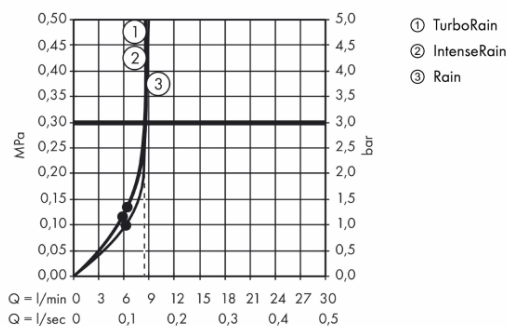

Flowchart

The consumption was measured in combination with the appropriate fittings (thermostat/mixer/in-wall valve) to reflect actual application in practice.

Flushing of pipe must be done before fittings are installed. Failure to do so voids the warranty.
Follow cleaning instructions and avoid using any harmful chemicals.
All information is for reference only. Installation shall always be based on the specs provided with actual delivered items.
For more info, visit www.kuysen.com