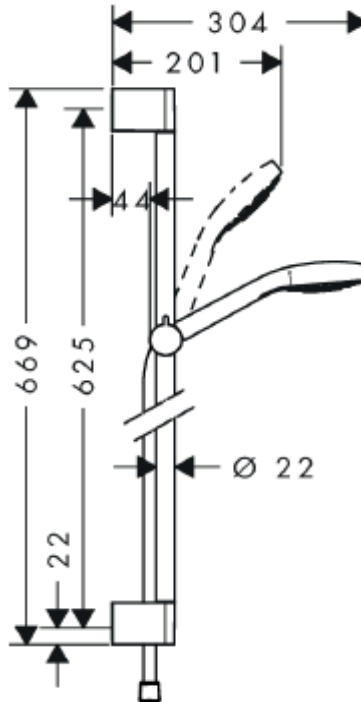

SPECIFICATION SHEET - fittings

BRAND:	hansgrohe	Product Photo:
ORIGIN:	Germany	
SERIES:	Wall Bar Set	
PRODUCT DESCRIPTION:	Croma Select E Vario EcoSmart 65cm wall bar set • Flow rate: 9 l/min. at 3 bar	
MODEL No.	26583 400	
FINISH/COLOUR:	White / Chrome	
DIMENSIONS:		
OPTIONAL MATCHING PARTS:		

Technical Informations:

REMINDER:	Pipe flushing must be done before faucets are installed. Failure to do so voids the warranty.
	Do not use cleaners containing abrasive cleansers, ammonia, bleach, acids, waxes, alcohol, solvents or other products not recommended for chrome.
	All information is for reference only, installation shall always be based on the actual product delivered.