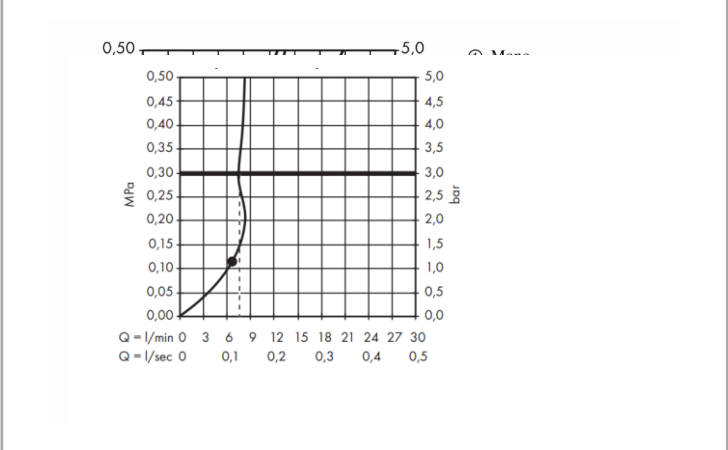

Flowchart

Flushing of pipe must be done before fittings are installed. Failure to do so voids the warranty.
Follow cleaning instructions and avoid using any harmful chemicals.
All information is for reference only. Installation shall always be based on the specs provided with actual delivered items.
For more info, visit www.kuysen.com