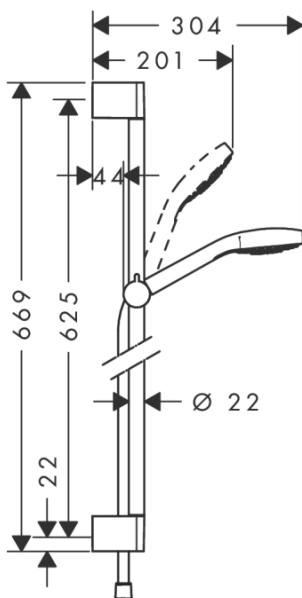

Brand : HANSGROHE, Germany
 Name : Cromo Select E Multi Shower Set
 Item Code : 26581.400
 Designer : Hansgrohe
 Color / Finish : Chrome/White
 Dimensions :

Product info:

- Consists of: hand shower, shower bar, shower hose, hand shower holder
- Spray type: IntenseRain, Massage spray, SoftRain
- Convenient diversion via Select button
- Pivot connector prevent hose from tangling
- Hand shower holder inclination angle can be adjusted by 45°
- Maximum flow rate at 3 bar: 9 l/min
- Profile stand pipe: round