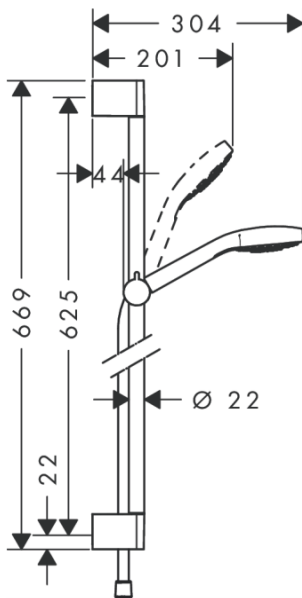

Brand : HANSGROHE, Germany
 Name : Cromo Select S Vario Shower Set
 Item Code : 26563.400
 Designer : Hansgrohe
 Color / Finish : Chrome/White
 Dimensions :

Product info:

- Consists of: hand shower, shower bar, shower hose, hand shower holder
- Spray type: Rain, TurboRain, IntenseRain
- Shower head size: 110 mm
- Convenient diversion via Select button
- Pivot connector prevent hose from tangling
- Slide inclination angle adjustable by 2 steps
- Maximum flow rate at 3 bar: 9 l/min
- Profile stand pipe: round

Technology

Flowchart

The consumption was measured in combination with the appropriate fittings (thermostat/mixer/in-wall valve) to reflect actual application in practice.

Flushing of pipe must be done before fittings are installed. Failure to do so voids the warranty.
 Follow cleaning instructions and avoid using any harmful chemicals.
 All information is for reference only. Installation shall always be based on the specs provided with actual delivered items.
 For more info, visit www.kuysen.com