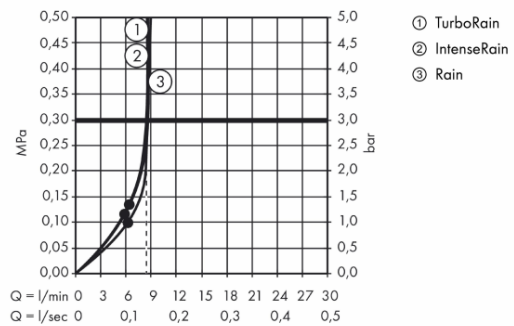

Flowchart

The consumption was measured in combination with the appropriate fittings (thermostat/mixer/in-wall valve) to reflect actual application in practice.

Flushing of pipe must be done before fittings are installed. Failure to do so voids the warranty.
Follow cleaning instructions and avoid using any harmful chemicals.
All information is for reference only. Installation shall always be based on the specs provided with actual delivered items.
For more info, visit www.kuysen.com