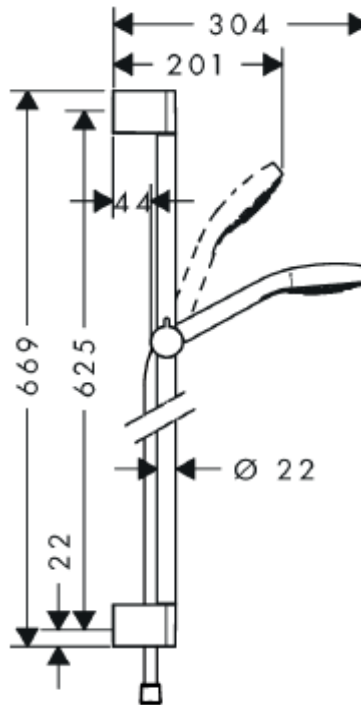

SPECIFICATION SHEET - fittings

BRAND:	hansgrohe	Product Photo:
ORIGIN:	Germany	
SERIES:	Wall Bar Set	
PRODUCT DESCRIPTION:	Croma Select S Vario EcoSmart 65cm wall bar set • Flow rate: 9 l/min. at 3 bar	
MODEL No.	26563 400	
FINISH/COLOUR:	White / Chrome	
DIMENSIONS:		
OPTIONAL MATCHING PARTS:		

Technical Informations:

REMINDER:	Pipe flushing must be done before faucets are installed. Failure to do so voids the warranty.
	Do not use cleaners containing abrasive cleansers, ammonia, bleach, acids, waxes, alcohol, solvents or other products not recommended for chrome.
	All information is for reference only, installation shall always be based on the actual product delivered.