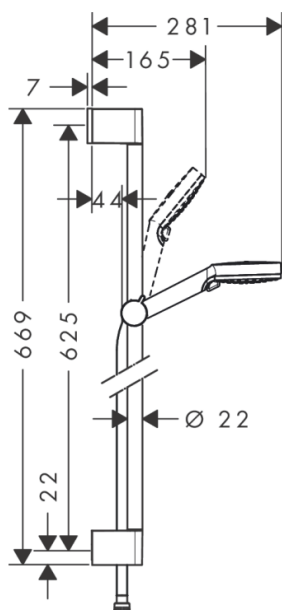

Brand : HANSGROHE, Germany  
 Name : Crometta Shower Set Ecosmart Vario  
 Item Code : 26534.400

Designer : Hansgrohe  
 Color / Finish : Chrome  
 Dimensions :

**Product info:**

- Consists of: hand shower, shower bar, shower hose, hand shower holder
- Shower head size: 100 mm
- Spray type: Rain, IntenseRain
- Spray type adjustment by turning spray disc
- Pivot connector prevent hose from tangling
- Hand shower holder inclination angle can be adjusted by 45°
- Maximum flow rate at 3 bar: 9 l/min
- Shower bar length: 669 mm

**Technology**

**Flowchart**

The consumption was measured in combination with the appropriate fittings (thermostat/mixer/ in-wall valve) to reflect actual application in practice.

Flushing of pipe must be done before fittings are installed. Failure to do so voids the warranty.