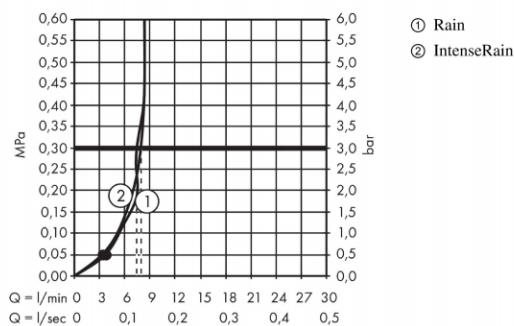

Technology

Flowchart

The consumption was measured in combination with the appropriate fittings (thermostat/mixer/ in-wall valve) to reflect actual application in practice.

Flushing of pipe must be done before fittings are installed. Failure to do so voids the warranty.

Follow cleaning instructions and avoid using any harmful chemicals.

All information is for reference only. Installation shall always be based on the specs provided with actual delivered items.

For more info, visit www.kuysen.com