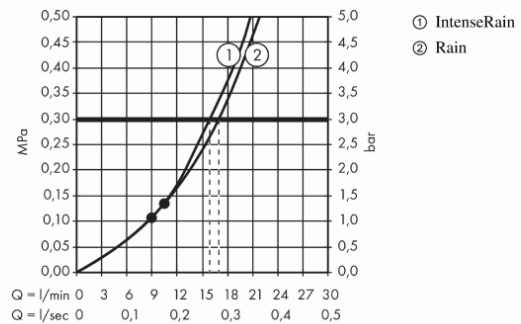

Technology

Flowchart