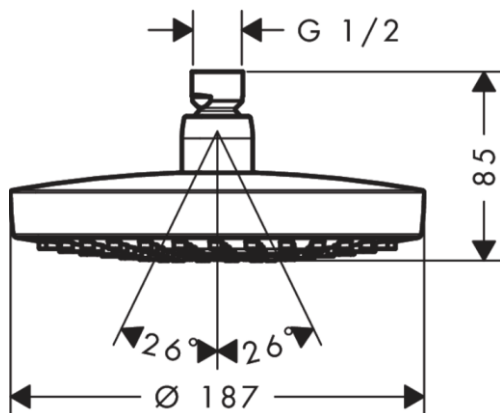

Brand : HANSGROHE, Germany
 Name : Croma Select E Overhead Shower 180 2jet
 Item Code : 26524.400
 Designer : Hansgrohe
 Color / Finish : Chrome/White
 Dimensions : Ø187 x 85mm

Product info

- Shower head size: 187x187 mm
- Spray type: Rain, IntenseRain
- Ball-joint: overhead shower angle adjustable
- Flow rate Rain spray (at 3 bar): 17 l/min
- Flow rate IntenseRain spray (at 3 bar): 16 l/min
- Select button on overhead shower
- Spray disc surface: white
- Material spray disc: plastic
- Spray disc removable for cleaning