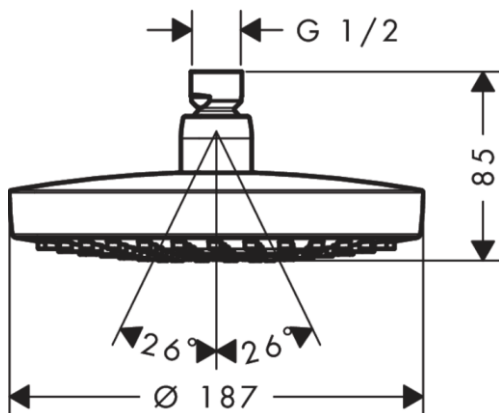

Brand : HANSGROHE, Germany
 Name : Croma Select S Overhead Shower
 180 2jet
 Item Code : 26522.400
 Designer : Hansgrohe
 Color / Finish : Chrome/White
 Dimensions : Ø187 x 85mm

Product info

- Shower head size: 187 mm
- Spray type: Rain, IntenseRain
- Ball-joint: overhead shower angle adjustable
- Flow rate Rain spray (at 3 bar): 17 l/min
- Flow rate IntenseRain spray (at 3 bar): 16 l/min
- Select button on overhead shower
- Spray disc surface: white
- Material spray disc: plastic
- Spray disc removable for cleaning