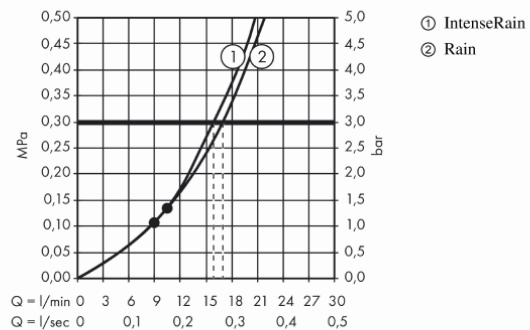

Technology

Flowchart