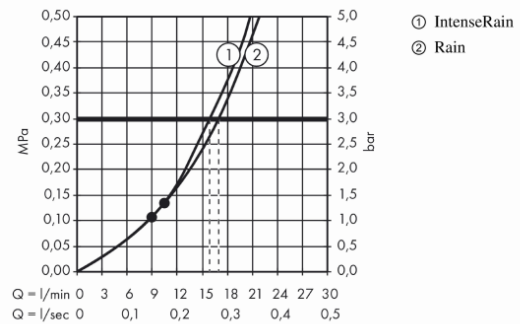

Technology

Flowchart