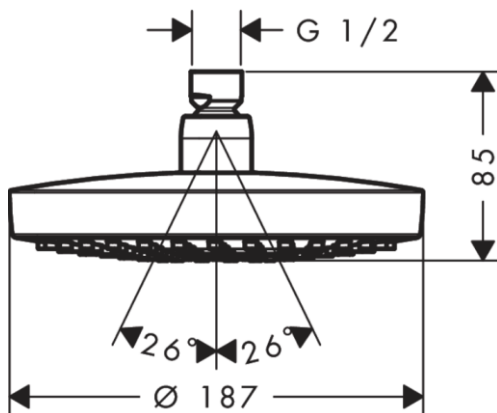

Brand : HANSGROHE, Germany
 Name : Croma Select S Overhead Shower 180 2jet
 Item Code : 26522.000
 Designer : Hansgrohe
 Color / Finish : Chrome
 Dimensions : Ø187 x 85mm

Product info

- Shower head size: 187 mm
- Spray type: Rain, IntenseRain
- Ball-joint: overhead shower angle adjustable
- Flow rate Rain spray (at 3 bar): 17 l/min
- Flow rate IntenseRain spray (at 3 bar): 16 l/min
- Select button on overhead shower
- Spray disc surface: chrome
- Material spray disc: plastic
- Spray disc removable for cleaning