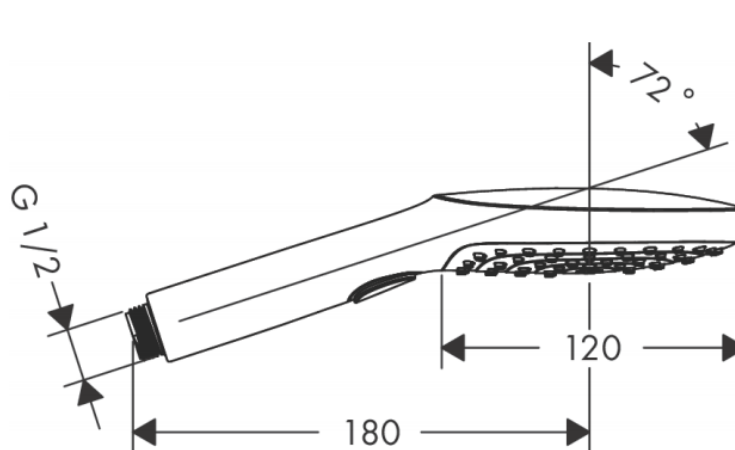

K U Y S E N
ENTERPRISES, INC.

hansgrohe

Brand : HANSGROHE, Germany
Name : RAINDANCE SELECT E 3jet handshower
Item Code : 26520.990

Designer :

Color / Finish: Polished Gold Optic
Dimensions : Overall (LxWxH in cm)

Product info:

- shower head size: 120 mm
- spray type: RainAir, Rain, Whirl
- convenient diversion via Select button
- maximum flow rate at 3 bar: 14,4 l/min
- minimum flow pressure: 1 bar
- with internal water conduction
- rinseable screen seal