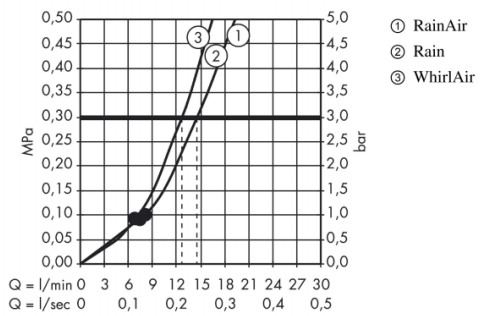

Flowchart

The consumption was measured in combination with the appropriate fittings (thermostat/mixer/ in-wall valve) to reflect actual application in practice.

Flushing of pipe must be done before fittings are installed. Failure to do so voids the warranty.
Follow cleaning instructions and avoid using any harmful chemicals.
All information is for reference only. Installation shall always be based on the specs provided with actual delivered items.
For more info, visit www.kuysen.com