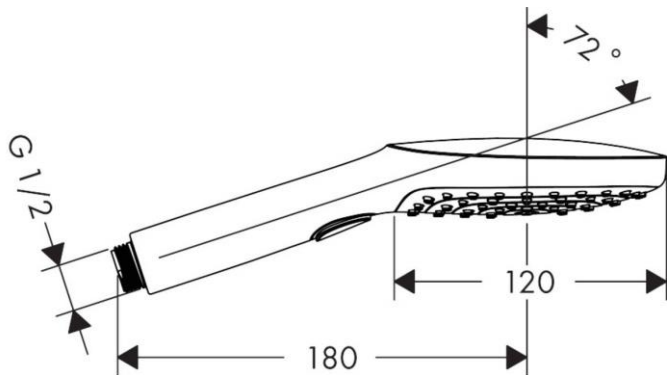

Brand : HANSGROHE, Germany
 Name : Raindance Select E Hand shower 120 3jet
 Item Code : 26520.670
 Designer : Hansgrohe
 Color / Finish : Matt Black
 Dimensions :

- Product info**
- shower head size: 120 mm
 - spray type: RainAir, Rain, Whirl
 - convenient diversion via Select button
 - maximum flow rate at 3 bar: 14,4 l/min
 - Minimum flow pressure: 1 bar
 - with internal water conduction
 - rinseable dirt filter
 - connection thread G ½
 - connection dimension: DN15
 - suitable for continuous flow water heaters