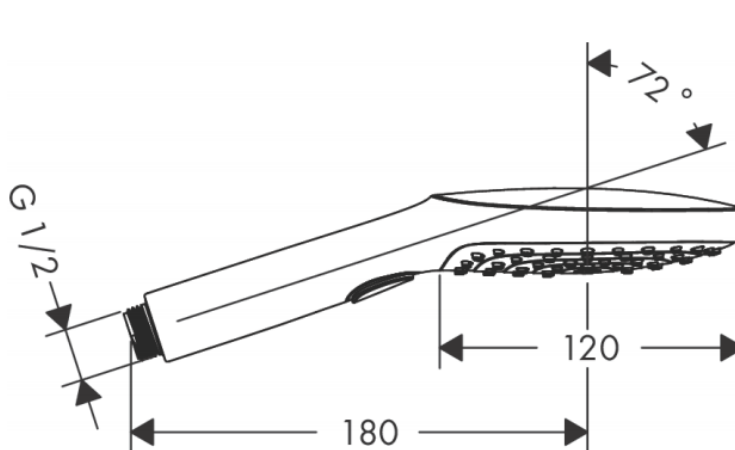

**K U Y S E N**  
ENTERPRISES, INC.

**hansgrohe**

Brand : HANSGROHE, Germany  
Name : RAINDANCE SELECT E 3jet handshower  
Item Code : 26520.140

Designer :

Color / Finish: Brushed Bronze  
Dimensions : Overall (LxWxH in cm)

Product info:

- shower head size: 120 mm
- spray type: RainAir, Rain, Whirl
- convenient diversion via Select button
- maximum flow rate at 3 bar: 14,4 l/min
- minimum flow pressure: 1 bar
- with internal water conduction
- rinseable screen seal