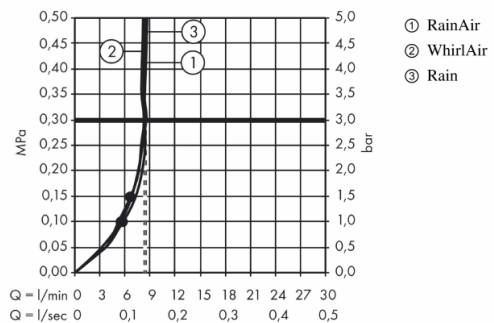

Flowchart

The consumption was measured in combination with the appropriate fittings (thermostat/mixer/ in-wall valve) to reflect actual application in practice.

Flushing of pipe must be done before fittings are installed. Failure to do so voids the warranty.
Follow cleaning instructions and avoid using any harmful chemicals.
All information is for reference only. Installation shall always be based on the specs provided with actual delivered items.
For more info, visit www.kuysen.com