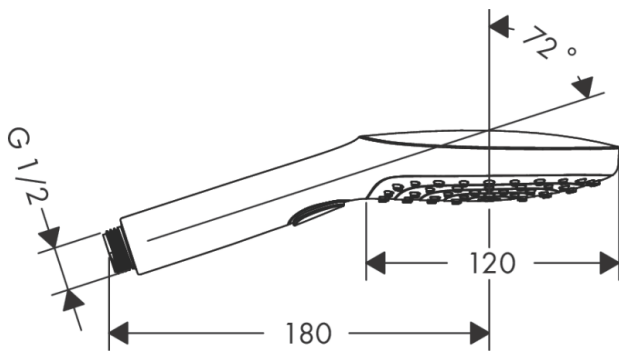

Brand : HANSGROHE, Germany
 Name : Raindance Select E Multi Hand Shower
 Item Code : 26520.000
 Designer : Hansgrohe
 Color / Finish : Chrome
 Dimensions :

Product info:

- Shower head size: 120 mm
- Spray type : Rain, RainAir, Whirl
- Convenient diversion via Select button
- Maximum flow rate at 3 bar: 14.4 l/min
- Minimum flow pressure: 1.5 bar
- With internal water conduction
- Rinseable dirt filter
- Connection thread G ½