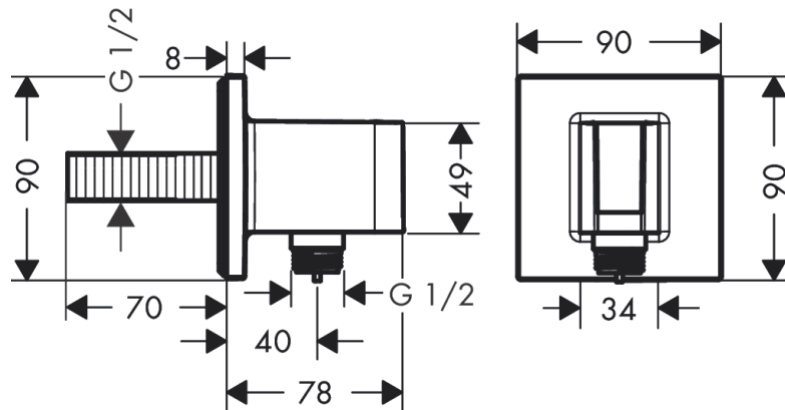

Brand : HANSGROHE, Germany  
 Name : FixFit Wall Outlet Square with Shower Holder  
 Item Code : 26486.000  
 Designer : Hansgrohe  
 Color / Finish : Chrome  
 Dimensions : 90 x 8 x 90mm

**Product info**

- Consists of: wall connector, escutcheon
- Fixed holding position
- For hoses with conical nut
- With non-return valve
- Metal housing with internal water supply made of plastic

Flushing of pipe must be done before fittings are installed. Failure to do so voids the warranty.