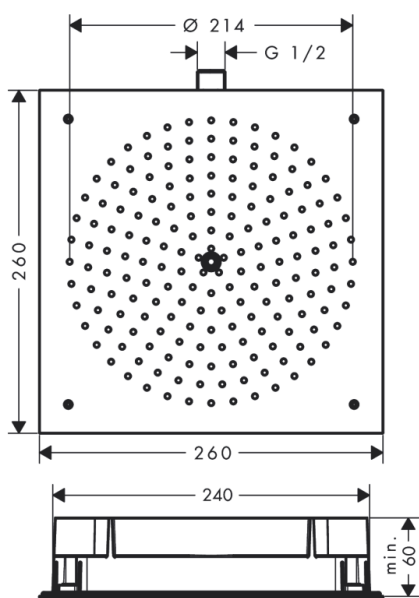

Brand : HANSGROHE, Germany
 Name : Raindance Overhead Shower 260/260 1jet
 Item Code : 26472.000
 Designer : Hansgrohe
 Color / Finish : Chrome
 Dimensions : 260 x 60 x 260mm

Product info

- Shower head size: 260 x 260 mm
- Spray type: RainAir
- Flow rate RainAir spray (at 3 bar): 15 l/min
- Material spray disc: metal
- Spray disc removable for cleaning
- Installation: flush with the ceiling