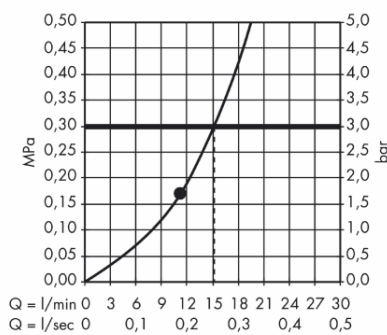

Technology

Flowchart