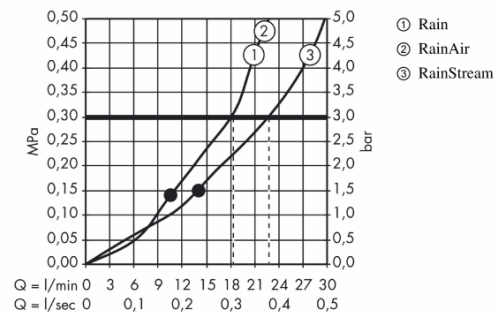

Brand : HANSGROHE, Germany
 Name : Raindance Select E Overhead Shower
 360 3jet
 Item Code : 26468.000
 Designer : Hansgrohe
 Color / Finish : Chrome
 Dimensions :

Product info

- Consists of: overhead shower, shower arm
- Shower head size: 318 x 191 mm
- Spray type: RainAir, Rain, RainStream
- Shower arm length: 390 mm
- Maximum flow rate at 3 bar: 22 l/min
- Flow rate Rain spray (at 3 bar): 18 l/min
- Flow rate RainAir spray (at 3 bar): 18 l/min
- Flow rate RainStream spray (at 3 bar): 22 l/min
- Spray type alternation via Select button on overhead shower
- Spray disc surface: chrome
- Material spray disc: metal
- Spray disc removable for cleaning

Add-on

- 1 x 01800.180 Universal Ibox

Technology

Flowchart

The consumption was measured in combination with the appropriate fittings (thermostat/mixer/in-wall valve) to reflect actual application in practice.