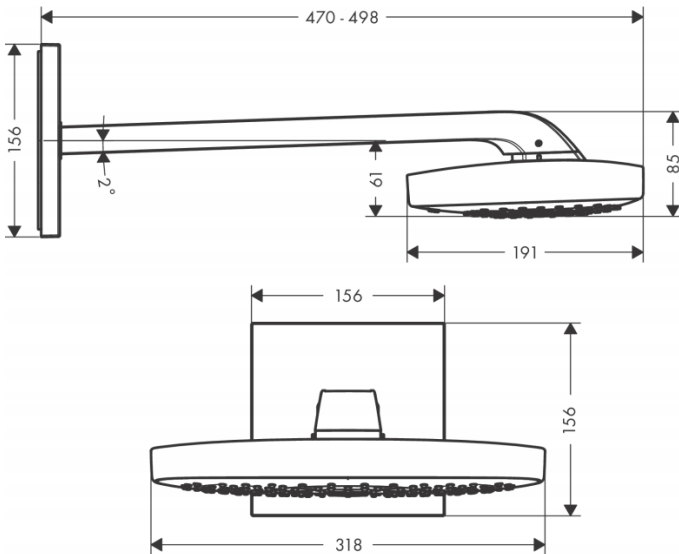

Brand : HANSGROHE, Germany
 Name : Raindance Select E Overhead Shower
 360 3jet
 Item Code : 26468.000
 Designer : Hansgrohe
 Color / Finish : Chrome
 Dimensions :

Product info

- Consists of: overhead shower, shower arm
- Shower head size: 318 x 191 mm
- Spray type: RainAir, Rain, RainStream
- Shower arm length: 390 mm
- Maximum flow rate at 3 bar: 22 l/min
- Flow rate Rain spray (at 3 bar): 18 l/min
- Flow rate RainAir spray (at 3 bar): 18 l/min
- Flow rate RainStream spray (at 3 bar): 22 l/min
- Spray type alternation via Select button on overhead shower
- Spray disc surface: chrome
- Material spray disc: metal
- Spray disc removable for cleaning

Add-on

- 1 x 01800.180 Universal Ibox

Technology

Flowchart

The consumption was measured in combination with the appropriate fittings (thermostat/mixer/in-wall valve) to reflect actual application in practice.