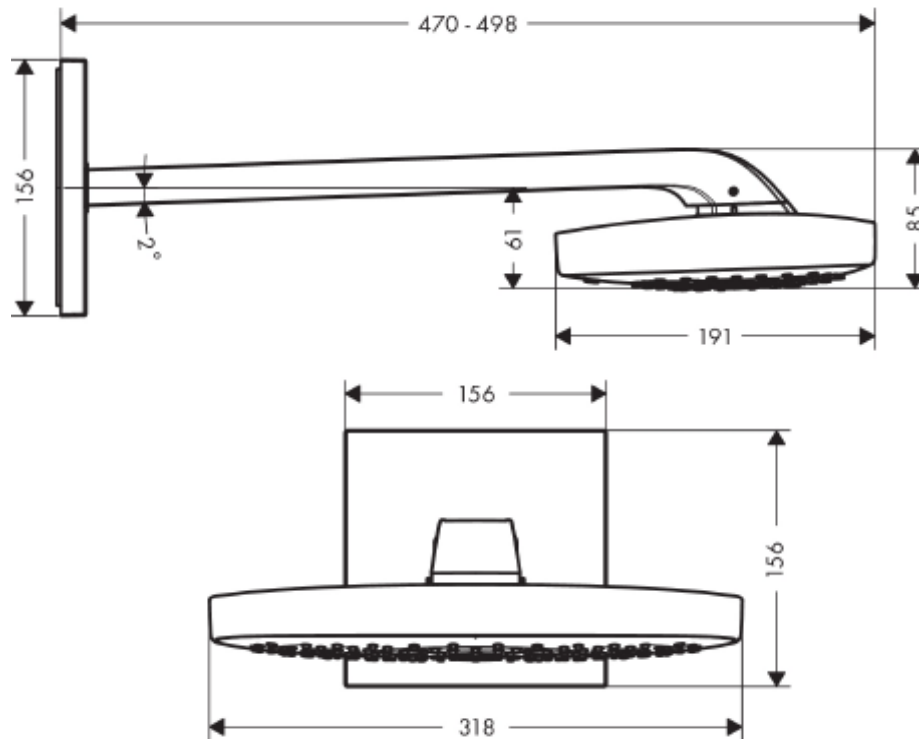

SPECIFICATION SHEET - fittings

BRAND:	hangrohe	Product Photo:
ORIGIN:	Germany	
SERIES:	Overhead Showers	
PRODUCT DESCRIPTION:	Raindance Select E 300 3jet overhead shower • Rain, RainAir & RainStream sprays • Flow rate: 18~22 l./min. at 3 bar	
MODEL No.	26468 000 / 26468 400	
FINISH/COLOUR:	Chrome-plated / White/Chrome	
DIMENSIONS:	191mm x 318mm	
OPTIONAL MATCHING PARTS:	01800180 iBox	

Technical Informations: Suitable for continous flow water heater

REMINDER:	Pipe flushing must be done before faucets are installed. Failure to do so voids the warranty. Do not use cleaners containing abrasive cleansers, ammonia, bleach, acids, waxes, alcohol, solvents or other products not recommended for chrome. All information is for reference only, installation shall always be based on the actual product delivered.