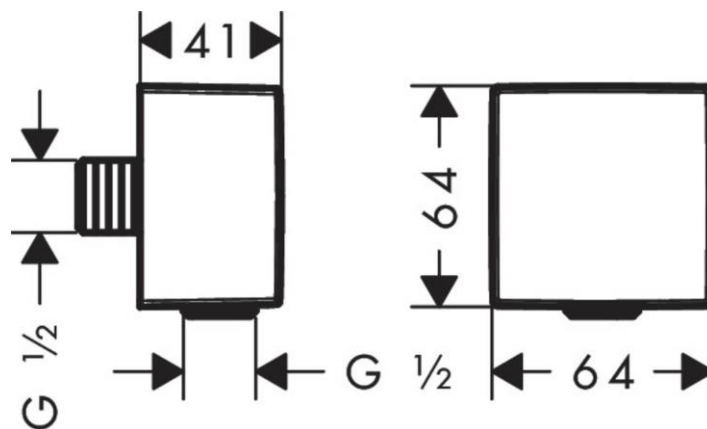

Brand : HANSGROHE, Germany  
Name : FixFit Wall outlet Square with non-return valve  
Item Code : 26455.670  
Designer : Hansgrohe  
Color / Finish : Matt Black  
Dimensions :

Product info

- plastic connection angle
- non-return valve